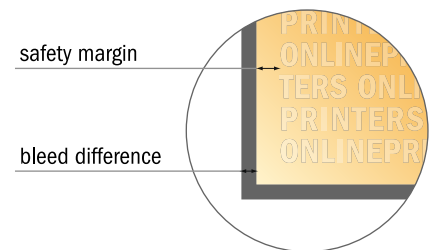

Notepads with cover

A5 • Landscape, 25 sheets

- Data format (incl. 2.00 mm bleed): 21.40 x 15.20 cm
- Trimmed size: 21.00 x 14.80 cm
- Safety margin
Maintaining 4 mm space between the text/information and the edge of the trimmed format prevents undesirable cuts.

Please note:

- Allow for trim allowance and safety margin according to instructions.
- Arrange background graphics, images or graphics up to the edge of the data format.
- Tolerances may occur during production due to cutting, punching and folding processes.
- This sketch is not drawn to scale.
- Printing data: Instructions and templates can be found under the menu item "Printing data" at www.onlineprinters.com.