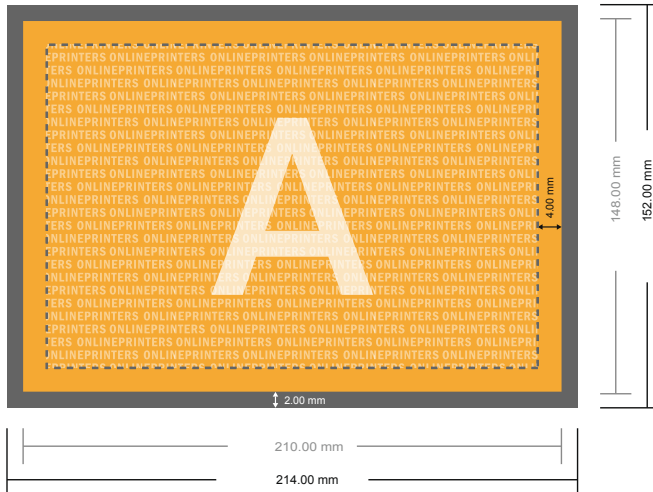

Notepads with cover

A5 • Landscape, 25 sheets

- Data format (incl. 2.00 mm bleed): 21.40 x 15.20 cm
- Trimmed size: 21.00 x 14.80 cm
- Safety margin
Maintaining 4 mm space between the text/information and the edge of the trimmed format prevents undesirable cuts.

Please note:

- Allow for trim allowance and safety margin according to instructions.
- Arrange background graphics, images or graphics up to the edge of the data format.
- Tolerances may occur during production due to cutting, punching and folding processes.
- This sketch is not drawn to scale.
- Printing data: Instructions and templates can be found under the menu item "Printing data" at www.onlineprinters.com.