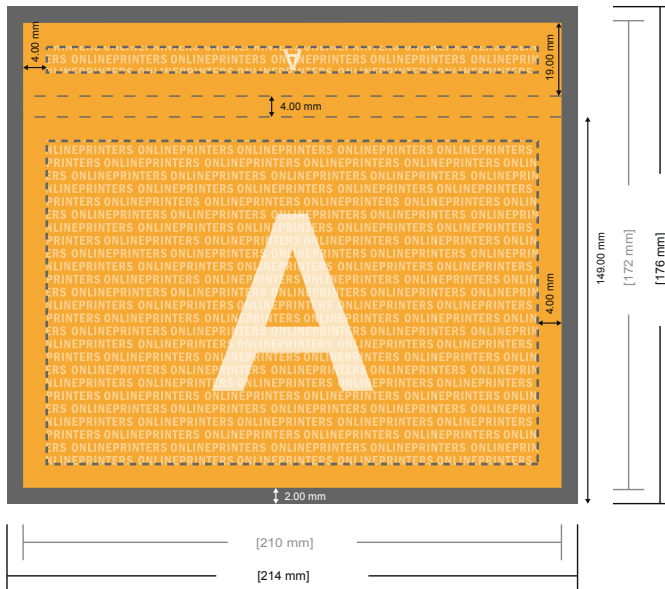

Notepads with cover

A5 • Landscape, 25 sheets

- Data format (incl. 2.00 mm bleed): 21.40 x 15.20 cm
- Trimmed size: 21.00 x 14.80 cm
- Safety margin
Maintaining 4 mm space between the text/information and the edge of the trimmed format prevents undesirable cuts.

Please note:

- Allow for trim allowance and safety margin according to instructions.
- Arrange background graphics, images or graphics up to the edge of the data format.
- Tolerances may occur during production due to cutting, punching and folding processes.
- This sketch is not drawn to scale.
- Printing data: Instructions and templates can be found under the menu item "Printing data" at www.onlineprinters.com.