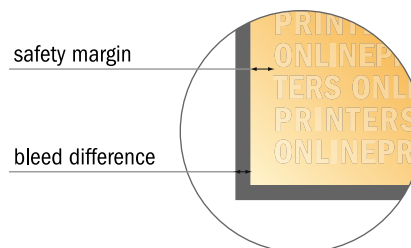

Cardboard mailers

DIN-B5

- Data format (incl. 3.00 mm bleed): 37.20 x 32.40 cm
- Trimmed size (open): 36.60 x 31.80 cm
- Trimmed size (closed): 17.50 x 24.50 cm

- **Safety margin**
Maintaining 4 mm space between the text/information and the edge of the trimmed format prevents undesirable cuts.

Please note:

- Allow for trim allowance and safety margin according to instructions.
- Arrange background graphics, images or graphics up to the edge of the data format.
- Tolerances may occur during production due to cutting, punching and folding processes.
- This sketch is not drawn to scale.
- Printing data: Instructions and templates can be found under the menu item "Printing data" at www.onlineprinters.com.