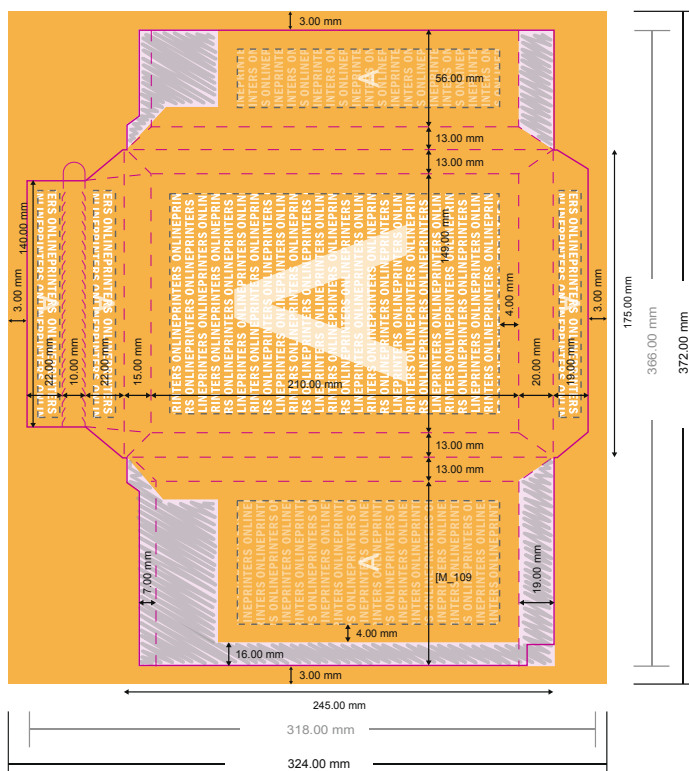

Cardboard mailers

DIN-B5

- Data format (incl. 3.00 mm bleed): 37.20 x 32.40 cm
- Trimmed size (open): 36.60 x 31.80 cm
- Trimmed size (closed): 17.50 x 24.50 cm

- **Safety margin**
Maintaining 4 mm space between the text/information and the edge of the trimmed format prevents undesirable cuts.

Please note:

- Allow for trim allowance and safety margin according to instructions.
- Arrange background graphics, images or graphics up to the edge of the data format.
- Tolerances may occur during production due to cutting, punching and folding processes.
- This sketch is not drawn to scale.
- Printing data: Instructions and templates can be found under the menu item "Printing data" at www.onlineprinters.com.