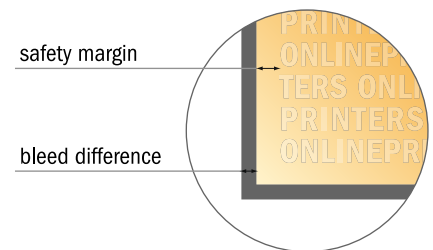

Screen cleaning cards

8.5 x 5.5 cm

Format view rotated by 90 degrees.

- Data format (incl. 3.00 mm bleed): 9.10 x 6.10 cm

- Trimmed size: 8.50 x 5.50 cm

- **Safety margin**
Maintaining 4 mm space between the text/information and the edge of the trimmed format prevents undesirable cuts.

Please note:

- Allow for trim allowance and safety margin according to instructions.
- Arrange background graphics, images or graphics up to the edge of the data format.
- Tolerances may occur during production due to cutting, punching and folding processes.
- This sketch is not drawn to scale.
- Printing data: Instructions and templates can be found under the menu item "Printing data" at www.onlineprinters.com.