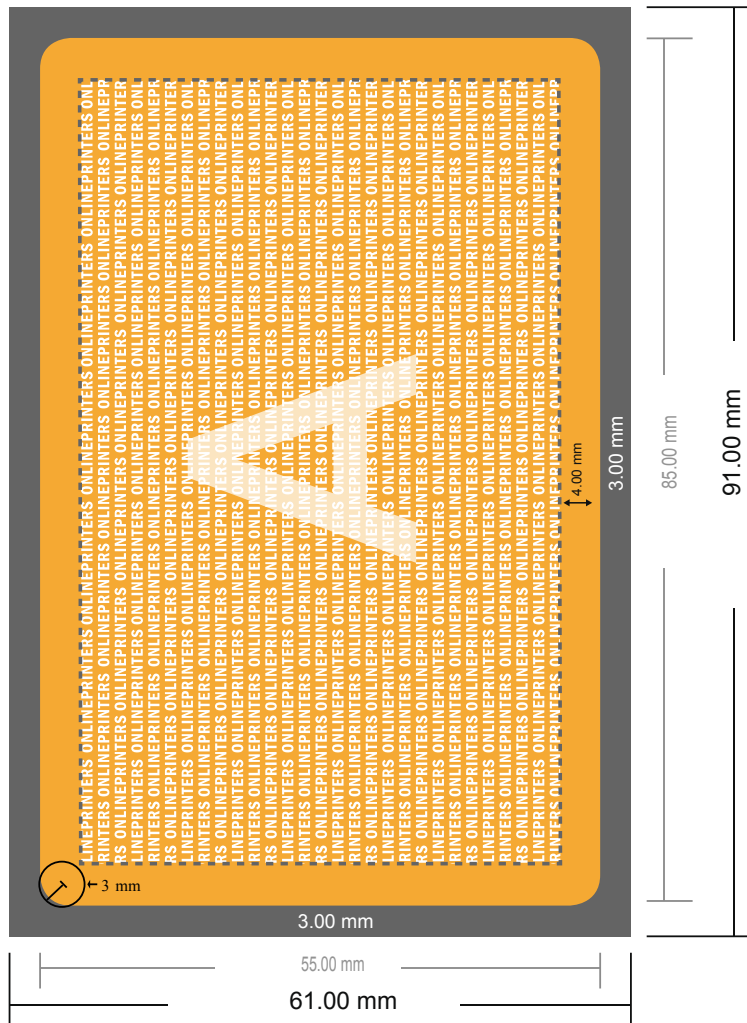

Screen cleaning cards

8.5 x 5.5 cm

Format view rotated by 90 degrees.

- Data format (incl. 3.00 mm bleed): 9.10 x 6.10 cm

- Trimmed size: 8.50 x 5.50 cm

- **Safety margin**
Maintaining 4 mm space between the text/information and the edge of the trimmed format prevents undesirable cuts.

Please note:

- Allow for trim allowance and safety margin according to instructions.
- Arrange background graphics, images or graphics up to the edge of the data format.
- Tolerances may occur during production due to cutting, punching and folding processes.
- This sketch is not drawn to scale.
- Printing data: Instructions and templates can be found under the menu item "Printing data" at www.onlineprinters.com.