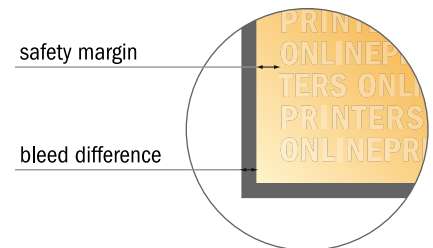

Gummed Mount Brochure

A4 • Portrait

- Data format (incl. 2.00 mm bleed): 21.40 x 30.10 cm
- Trimmed size (open): 42.00 x 29.70 cm
- Trimmed size (closed): 21.00 x 29.70 cm

- **Safety margin**
Maintaining 5 mm space between the text/information and the edge of the trimmed format prevents undesirable cuts.

Please note:

- Allow for trim allowance and safety margin according to instructions.
- Arrange background graphics, images or graphics up to the edge of the data format.
- Tolerances may occur during production due to cutting, punching and folding processes.
- This sketch is not drawn to scale.
- Printing data: Instructions and templates can be found under the menu item "Printing data" at www.onlineprinters.com.