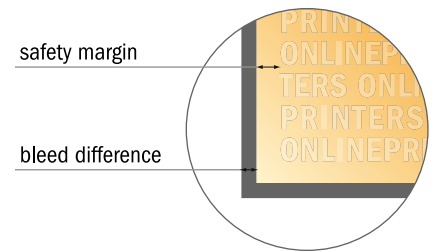

Gummed Mount Brochure

A4 • Portrait

- Data format (incl. 2.00 mm bleed): 21.40 x 30.10 cm
- Trimmed size (open): 42.00 x 29.70 cm
- Trimmed size (closed): 21.00 x 29.70 cm

- **Safety margin**
Maintaining 5 mm space between the text/information and the edge of the trimmed format prevents undesirable cuts.

Please note:

- Allow for trim allowance and safety margin according to instructions.
- Arrange background graphics, images or graphics up to the edge of the data format.
- Tolerances may occur during production due to cutting, punching and folding processes.
- This sketch is not drawn to scale.
- Printing data: Instructions and templates can be found under the menu item "Printing data" at www.onlineprinters.com.