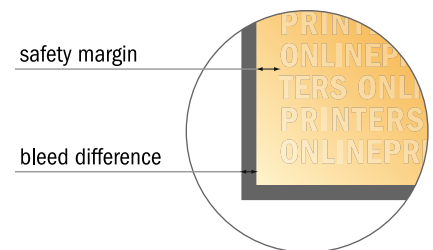

Gummed Mount Brochure

Art-Size • Landscape

- Data format (incl. 2.00 mm bleed): 28.40 x 21.40 cm
- Trimmed size (open): 56.00 x 21.00 cm
- Trimmed size (closed): 28.00 x 21.00 cm

- **Safety margin**
Maintaining 5 mm space between the text/information and the edge of the trimmed format prevents undesirable cuts.

Please note:

- Allow for trim allowance and safety margin according to instructions.
- Arrange background graphics, images or graphics up to the edge of the data format.
- Tolerances may occur during production due to cutting, punching and folding processes.
- This sketch is not drawn to scale.
- Printing data: Instructions and templates can be found under the menu item "Printing data" at www.onlineprinters.com.