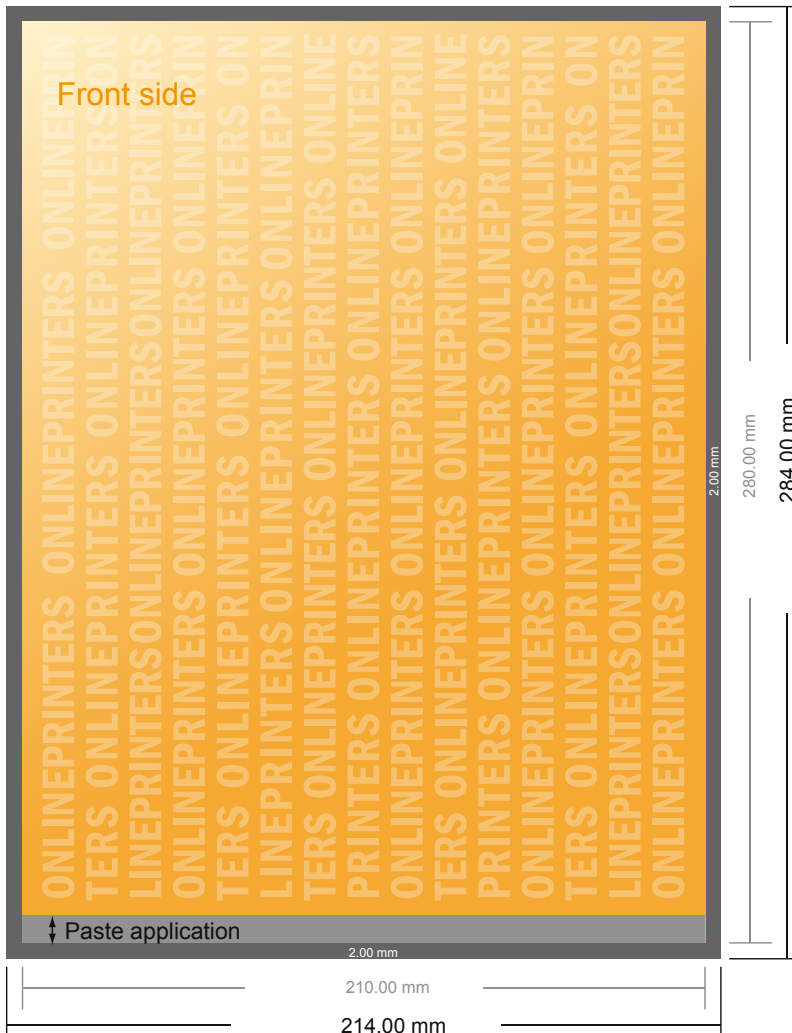

Gummed Mount Brochure

Art-Size • Landscape

- Data format (incl. 2.00 mm bleed): 28.40 x 21.40 cm
- Trimmed size (open): 56.00 x 21.00 cm
- Trimmed size (closed): 28.00 x 21.00 cm

- **Safety margin**
Maintaining 5 mm space between the text/information and the edge of the trimmed format prevents undesirable cuts.

Please note:

- Allow for trim allowance and safety margin according to instructions.
- Arrange background graphics, images or graphics up to the edge of the data format.
- Tolerances may occur during production due to cutting, punching and folding processes.
- This sketch is not drawn to scale.
- Printing data: Instructions and templates can be found under the menu item "Printing data" at www.onlineprinters.com.