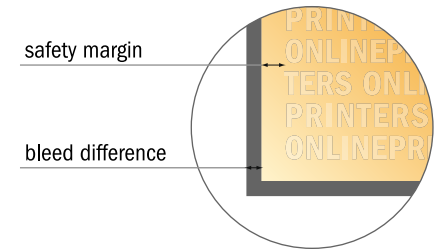

# Gummed Mount Brochure

CD-Format

- Data format (incl. 2.00 mm bleed): 12.40 x 12.40 cm
- Trimmed size (open): 24.00 x 12.00 cm
- Trimmed size (closed): 12.00 x 12.00 cm
- **Safety margin**  
Maintaining 5 mm space between the text/information and the edge of the trimmed format prevents undesirable cuts.

**Please note:**

- Allow for trim allowance and safety margin according to instructions.
- Arrange background graphics, images or graphics up to the edge of the data format.
- Tolerances may occur during production due to cutting, punching and folding processes.
- This sketch is not drawn to scale.
- Printing data: Instructions and templates can be found under the menu item "Printing data" at [www.onlineprinters.com](http://www.onlineprinters.com).

## Gummed Mount Brochure

CD-Format

- Data format (incl. 2.00 mm bleed): 12.40 x 12.40 cm
- Trimmed size (open): 24.00 x 12.00 cm
- Trimmed size (closed): 12.00 x 12.00 cm

▪ **Safety margin**  
 Maintaining 5 mm space between the text/information and the edge of the trimmed format prevents undesirable cuts.