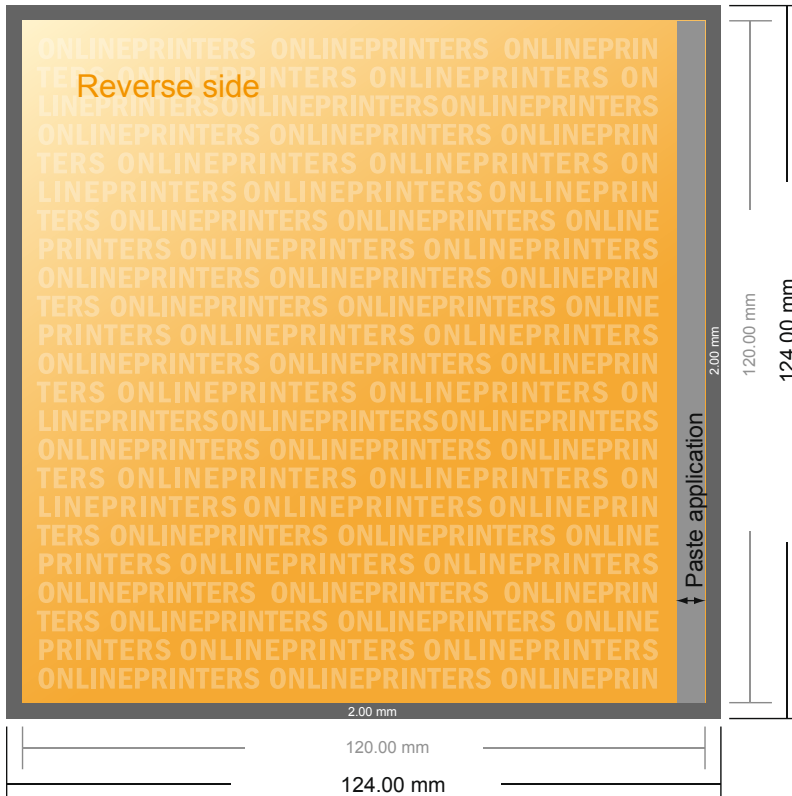

# Gummed Mount Brochure

CD-Format

- Data format (incl. 2.00 mm bleed): 12.40 x 12.40 cm
- Trimmed size (open): 24.00 x 12.00 cm
- Trimmed size (closed): 12.00 x 12.00 cm
- **Safety margin**  
Maintaining 5 mm space between the text/information and the edge of the trimmed format prevents undesirable cuts.

**Please note:**

- Allow for trim allowance and safety margin according to instructions.
- Arrange background graphics, images or graphics up to the edge of the data format.
- Tolerances may occur during production due to cutting, punching and folding processes.
- This sketch is not drawn to scale.
- Printing data: Instructions and templates can be found under the menu item "Printing data" at [www.onlineprinters.com](http://www.onlineprinters.com).

## Gummed Mount Brochure

CD-Format

- Data format (incl. 2.00 mm bleed): 12.40 x 12.40 cm
- Trimmed size (open): 24.00 x 12.00 cm
- Trimmed size (closed): 12.00 x 12.00 cm

▪ **Safety margin**  
 Maintaining 5 mm space between the text/information and the edge of the trimmed format prevents undesirable cuts.