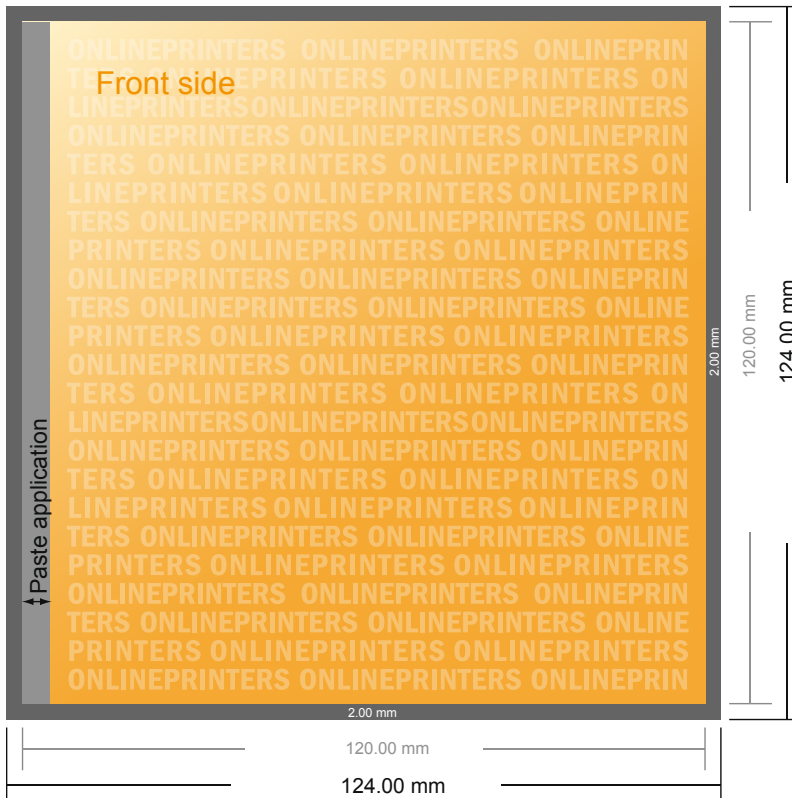

# Gummed Mount Brochure

CD-Format

- Data format (incl. 2.00 mm bleed): 12.40 x 12.40 cm
- Trimmed size (open): 24.00 x 12.00 cm
- Trimmed size (closed): 12.00 x 12.00 cm
- **Safety margin**  
Maintaining 5 mm space between the text/information and the edge of the trimmed format prevents undesirable cuts.

**Please note:**

- Allow for trim allowance and safety margin according to instructions.
- Arrange background graphics, images or graphics up to the edge of the data format.
- Tolerances may occur during production due to cutting, punching and folding processes.
- This sketch is not drawn to scale.
- Printing data: Instructions and templates can be found under the menu item "Printing data" at [www.onlineprinters.com](http://www.onlineprinters.com).

## Gummed Mount Brochure

CD-Format

- Data format (incl. 2.00 mm bleed): 12.40 x 12.40 cm
- Trimmed size (open): 24.00 x 12.00 cm
- Trimmed size (closed): 12.00 x 12.00 cm

▪ **Safety margin**  
 Maintaining 5 mm space between the text/information and the edge of the trimmed format prevents undesirable cuts.