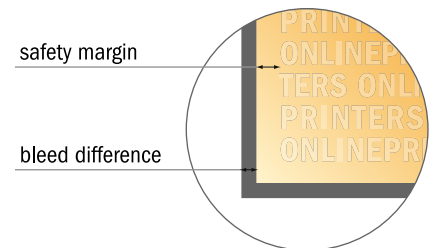

# Gummed Mount Brochure

CD-Format

- Data format (incl. 2.00 mm bleed): 12.40 x 12.40 cm
- Trimmed size (open): 24.00 x 12.00 cm
- Trimmed size (closed): 12.00 x 12.00 cm
- **Safety margin**  
Maintaining 5 mm space between the text/information and the edge of the trimmed format prevents undesirable cuts.

**Please note:**

- Allow for trim allowance and safety margin according to instructions.
- Arrange background graphics, images or graphics up to the edge of the data format.
- Tolerances may occur during production due to cutting, punching and folding processes.
- This sketch is not drawn to scale.
- Printing data: Instructions and templates can be found under the menu item "Printing data" at [www.onlineprinters.com](http://www.onlineprinters.com).

## Gummed Mount Brochure

CD-Format

- Data format (incl. 2.00 mm bleed): 12.40 x 12.40 cm
- Trimmed size (open): 24.00 x 12.00 cm
- Trimmed size (closed): 12.00 x 12.00 cm

▪ **Safety margin**  
 Maintaining 5 mm space between the text/information and the edge of the trimmed format prevents undesirable cuts.