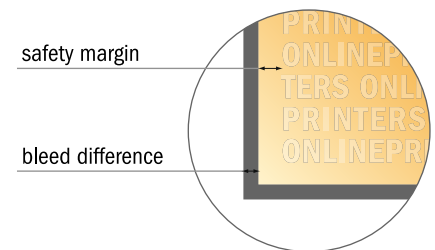

## Postcards

### A6-Square

- **Data format**  
(incl. 2.00 mm bleed):  
10.90 x 10.90 cm
- **Trimmed size:**  
10.50 x 10.50 cm
- **Safety margin**  
Maintaining 4 mm space between the text/information and the edge of the trimmed format prevents undesirable cuts.

### Please note:

- Allow for trim allowance and safety margin according to instructions.
- Arrange background graphics, images or graphics up to the edge of the data format.
- Tolerances may occur during production due to cutting, punching and folding processes.
- This sketch is not drawn to scale.
- Printing data: Instructions and templates can be found under the menu item "Printing data" at [www.onlineprinters.com](http://www.onlineprinters.com).