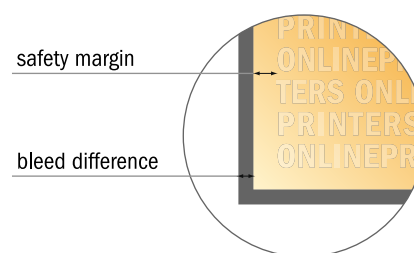

Postcards

A5-Square

- **Data format**
(incl. 2.00 mm bleed):
15.20 x 15.20 cm

- **Trimmed size:**
14.80 x 14.80 cm

- **Safety margin**
Maintaining 4 mm space between the text/information and the edge of the trimmed format prevents undesirable cuts.

Please note:

- Allow for trim allowance and safety margin according to instructions.
- Arrange background graphics, images or graphics up to the edge of the data format.
- Tolerances may occur during production due to cutting, punching and folding processes.
- This sketch is not drawn to scale.
- Printing data: Instructions and templates can be found under the menu item "Printing data" at www.onlineprinters.com.