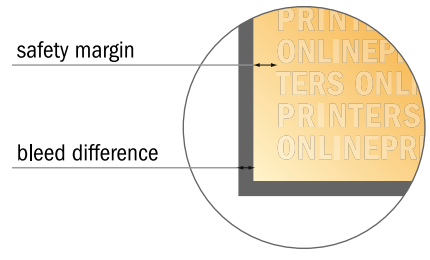

Eco/natural paper postcards

Maxi

- Data format (incl. 2.00 mm bleed): 12.90 x 23.90 cm
- Trimmed size: 12.50 x 23.50 cm
- Front side and reverse side dimensions are identical.
- **Safety margin**
Maintaining 4 mm space between the text/information and the edge of the trimmed format prevents undesirable cuts.

Please note:

- Allow for trim allowance and safety margin according to instructions.
- Arrange background graphics, images or graphics up to the edge of the data format.
- Tolerances may occur during production due to cutting, punching and folding processes.
- This sketch is not drawn to scale.
- Printing data: Instructions and templates can be found under the menu item "Printing data" at www.onlineprinters.com.