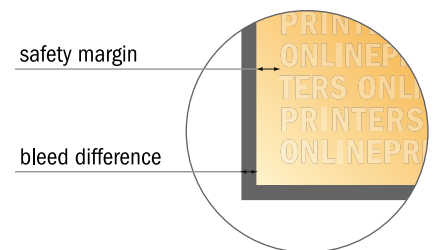

Eco/natural paper postcards

A6-Square

- Data format (incl. 2.00 mm bleed): 10.90 x 10.90 cm
- Trimmed size: 10.50 x 10.50 cm
- Front side and reverse side dimensions are identical.
- **Safety margin**
Maintaining 4 mm space between the text/information and the edge of the trimmed format prevents undesirable cuts.

Please note:

- Allow for trim allowance and safety margin according to instructions.
- Arrange background graphics, images or graphics up to the edge of the data format.
- Tolerances may occur during production due to cutting, punching and folding processes.
- This sketch is not drawn to scale.
- Printing data: Instructions and templates can be found under the menu item "Printing data" at www.onlineprinters.com.