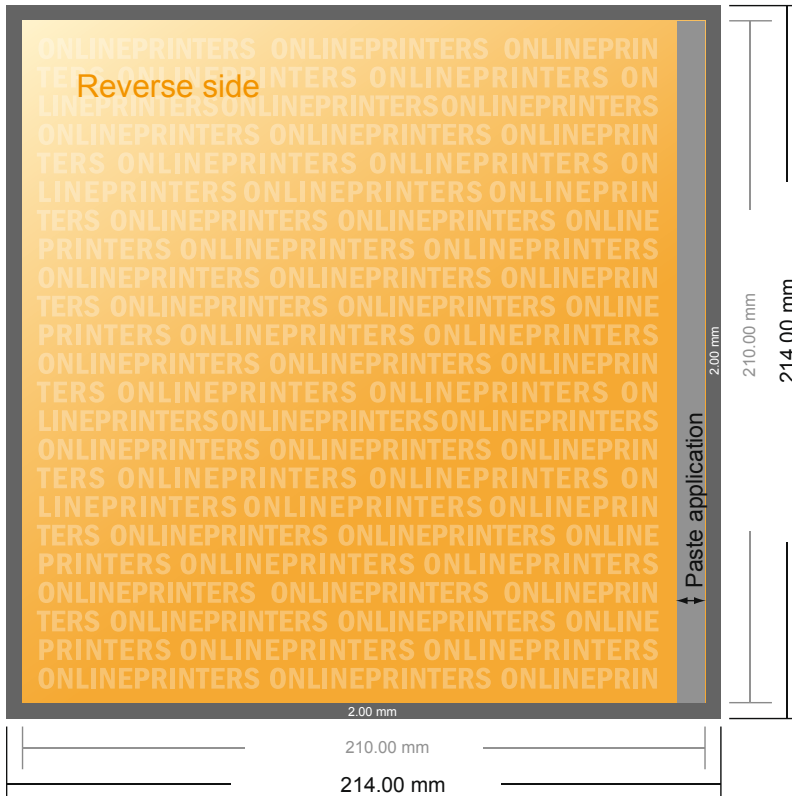

Gummed Mount Brochure

A4-Square

- Data format (incl. 2.00 mm bleed): 21.40 x 21.40 cm
- Trimmed size (open): 42.00 x 21.00 cm
- Trimmed size (closed): 21.00 x 21.00 cm
- **Safety margin**
Maintaining 5 mm space between the text/information and the edge of the trimmed format prevents undesirable cuts.

Please note:

- Allow for trim allowance and safety margin according to instructions.
- Arrange background graphics, images or graphics up to the edge of the data format.
- Tolerances may occur during production due to cutting, punching and folding processes.
- This sketch is not drawn to scale.
- Printing data: Instructions and templates can be found under the menu item "Printing data" at www.onlineprinters.com.

Gummed Mount Brochure

A4-Square

- Data format (incl. 2.00 mm bleed): 21.40 x 21.40 cm
- Trimmed size (open): 42.00 x 21.00 cm
- Trimmed size (closed): 21.00 x 21.00 cm

▪ **Safety margin**
 Maintaining 5 mm space between the text/information and the edge of the trimmed format prevents undesirable cuts.