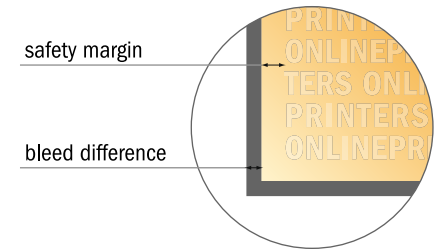

Gummed Mount Brochure

A4-Square

- Data format (incl. 2.00 mm bleed): 21.40 x 21.40 cm
- Trimmed size (open): 42.00 x 21.00 cm
- Trimmed size (closed): 21.00 x 21.00 cm
- **Safety margin**
Maintaining 5 mm space between the text/information and the edge of the trimmed format prevents undesirable cuts.

Please note:

- Allow for trim allowance and safety margin according to instructions.
- Arrange background graphics, images or graphics up to the edge of the data format.
- Tolerances may occur during production due to cutting, punching and folding processes.
- This sketch is not drawn to scale.
- Printing data: Instructions and templates can be found under the menu item "Printing data" at www.onlineprinters.com.

Gummed Mount Brochure

A4-Square

- Data format (incl. 2.00 mm bleed): 21.40 x 21.40 cm
- Trimmed size (open): 42.00 x 21.00 cm
- Trimmed size (closed): 21.00 x 21.00 cm

▪ **Safety margin**
 Maintaining 5 mm space between the text/information and the edge of the trimmed format prevents undesirable cuts.