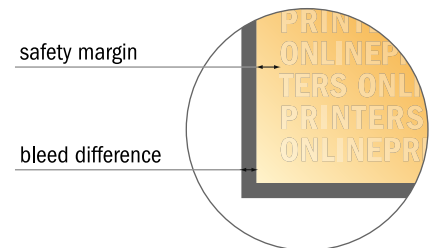

Gummed Mount Brochure

A4-Square

- Data format (incl. 2.00 mm bleed): 21.40 x 21.40 cm
- Trimmed size (open): 42.00 x 21.00 cm
- Trimmed size (closed): 21.00 x 21.00 cm
- **Safety margin**
Maintaining 5 mm space between the text/information and the edge of the trimmed format prevents undesirable cuts.

Please note:

- Allow for trim allowance and safety margin according to instructions.
- Arrange background graphics, images or graphics up to the edge of the data format.
- Tolerances may occur during production due to cutting, punching and folding processes.
- This sketch is not drawn to scale.
- Printing data: Instructions and templates can be found under the menu item "Printing data" at www.onlineprinters.com.

Gummed Mount Brochure

A4-Square

- Data format (incl. 2.00 mm bleed): 21.40 x 21.40 cm
- Trimmed size (open): 42.00 x 21.00 cm
- Trimmed size (closed): 21.00 x 21.00 cm

▪ **Safety margin**
 Maintaining 5 mm space between the text/information and the edge of the trimmed format prevents undesirable cuts.