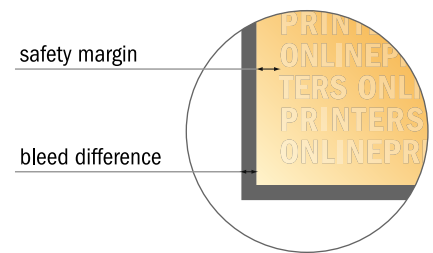

Autograph cards

Art-Size

- Data format (incl. 2.00 mm bleed): 21.40 x 28.40 cm
- Trimmed size: 21.00 x 28.00 cm
- Front side and reverse side dimensions are identical.
- **Safety margin**
Maintaining 4 mm space between the text/information and the edge of the trimmed format prevents undesirable cuts.

Please note:

- Allow for trim allowance and safety margin according to instructions.
- Arrange background graphics, images or graphics up to the edge of the data format.
- Tolerances may occur during production due to cutting, punching and folding processes.
- This sketch is not drawn to scale.
- Printing data: Instructions and templates can be found under the menu item "Printing data" at www.onlineprinters.com.