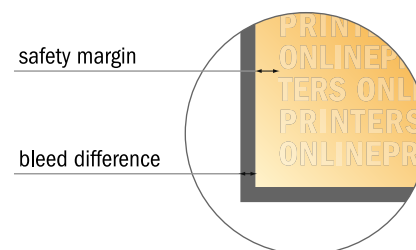

▪ **Safety margin**
 Maintaining 4 mm space between the text/information and the edge of the trimmed format prevents undesirable cuts.

Please note:

- Allow for trim allowance and safety margin according to instructions.
- Arrange background graphics, images or graphics up to the edge of the data format.
- Tolerances may occur during production due to cutting, punching and folding processes.
- This sketch is not drawn to scale.
- Printing data: Instructions and templates can be found under the menu item "Printing data" at www.onlineprinters.com.

Eco/natural paper folded cards Landscape

A5 • Single fold • 4 pages

- Data format (incl. 2.00 mm bleed): 42.40 x 15.20 cm
- Trimmed size (open): 42.00 x 14.80 cm
- Trimmed size (closed): 21.00 x 14.80 cm

Safety margin

Maintaining 4 mm space between the text/information and the edge of the trimmed format prevents undesirable cuts.

Please note:

- Allow for trim allowance and safety margin according to instructions.
- Arrange background graphics, images or graphics up to the edge of the data format.
- Tolerances may occur during production due to cutting, punching and folding processes.
- This sketch is not drawn to scale.
- Printing data: Instructions and templates can be found under the menu item "Printing data" at www.onlineprinters.com.