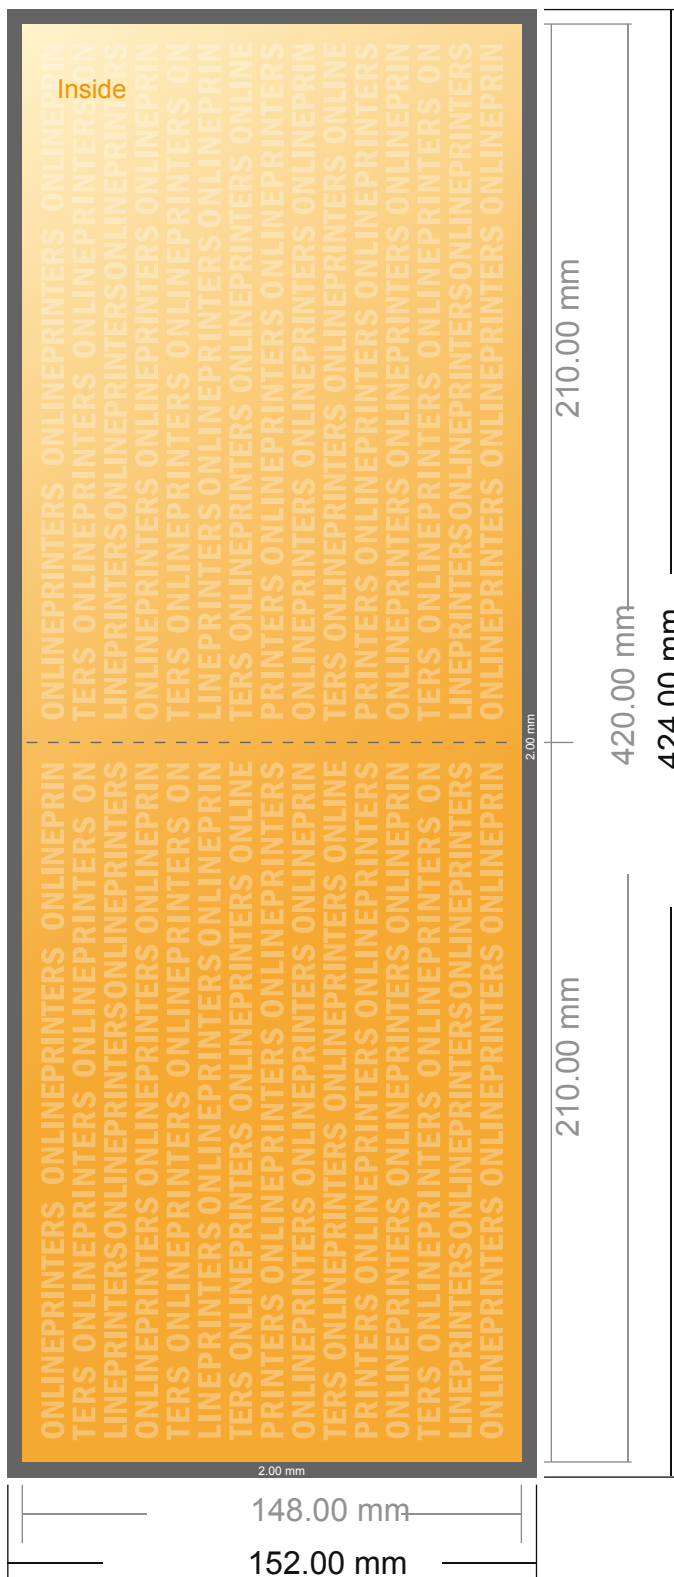

Eco/natural paper folded cards Landscape

A5 • Single fold • 4 pages

- Data format (incl. 2.00 mm bleed): 42.40 x 15.20 cm
- Trimmed size (open): 42.00 x 14.80 cm
- Trimmed size (closed): 21.00 x 14.80 cm

▪ **Safety margin**
 Maintaining 4 mm space between the text/information and the edge of the trimmed format prevents undesirable cuts.

Please note:

- Allow for trim allowance and safety margin according to instructions.
- Arrange background graphics, images or graphics up to the edge of the data format.
- Tolerances may occur during production due to cutting, punching and folding processes.
- This sketch is not drawn to scale.
- Printing data: Instructions and templates can be found under the menu item "Printing data" at www.onlineprinters.com.

Safety margin

Maintaining 4 mm space between the text/information and the edge of the trimmed format prevents undesirable cuts.

Please note:

- Allow for trim allowance and safety margin according to instructions.
- Arrange background graphics, images or graphics up to the edge of the data format.
- Tolerances may occur during production due to cutting, punching and folding processes.
- This sketch is not drawn to scale.
- Printing data: Instructions and templates can be found under the menu item "Printing data" at www.onlineprinters.com.