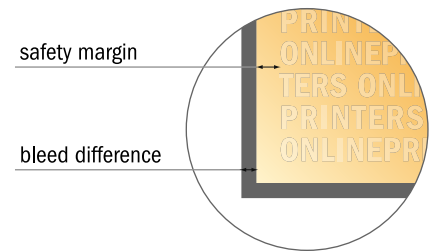

Eco/natural paper folded cards Landscape

A5 • Single fold • 4 pages

- Data format (incl. 2.00 mm bleed): 42.40 x 15.20 cm
- Trimmed size (open): 42.00 x 14.80 cm
- Trimmed size (closed): 21.00 x 14.80 cm

▪ **Safety margin**
 Maintaining 4 mm space between the text/information and the edge of the trimmed format prevents undesirable cuts.

Please note:

- Allow for trim allowance and safety margin according to instructions.
- Arrange background graphics, images or graphics up to the edge of the data format.
- Tolerances may occur during production due to cutting, punching and folding processes.
- This sketch is not drawn to scale.
- Printing data: Instructions and templates can be found under the menu item "Printing data" at www.onlineprinters.com.