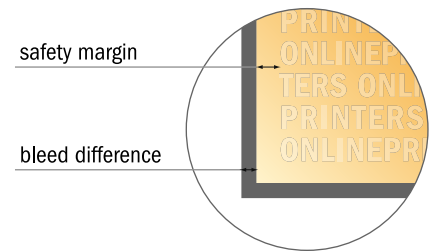

Greeting cards Portrait

8.5 x 5.5 cm • 4 pages

- **Data format**
(incl. 2.00 mm bleed):
11.40 x 8.90 cm
- **Trimmed size (open):**
11.00 x 8.50 cm
- **Trimmed size (closed):**
5.50 x 8.50 cm

- **Safety margin**
Maintaining 4 mm space between the text/information and the edge of the trimmed format prevents undesirable cuts.

Please note:

- Allow for trim allowance and safety margin according to instructions.
- Arrange background graphics, images or graphics up to the edge of the data format.
- Tolerances may occur during production due to cutting, punching and folding processes.
- This sketch is not drawn to scale.
- Printing data: Instructions and templates can be found under the menu item "Printing data" at www.onlineprinters.com.

Greeting cards Portrait

8.5 x 5.5 cm • 4 pages

- Data format (incl. 2.00 mm bleed): 11.40 x 8.90 cm
- Trimmed size (open): 11.00 x 8.50 cm
- Trimmed size (closed): 5.50 x 8.50 cm

- **Safety margin**
Maintaining 4 mm space between the text/information and the edge of the trimmed format prevents undesirable cuts.