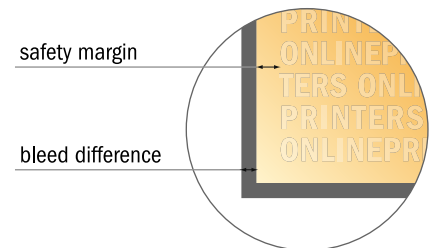

Greeting cards Portrait

8.5 x 5.5 cm • 4 pages

- **Data format**
(incl. 2.00 mm bleed):
11.40 x 8.90 cm
- **Trimmed size (open):**
11.00 x 8.50 cm
- **Trimmed size (closed):**
5.50 x 8.50 cm

- **Safety margin**
Maintaining 4 mm space between the text/information and the edge of the trimmed format prevents undesirable cuts.

Please note:

- Allow for trim allowance and safety margin according to instructions.
- Arrange background graphics, images or graphics up to the edge of the data format.
- Tolerances may occur during production due to cutting, punching and folding processes.
- This sketch is not drawn to scale.
- Printing data: Instructions and templates can be found under the menu item "Printing data" at www.onlineprinters.com.

Greeting cards Portrait

8.5 x 5.5 cm • 4 pages

- Data format (incl. 2.00 mm bleed): 11.40 x 8.90 cm
- Trimmed size (open): 11.00 x 8.50 cm
- Trimmed size (closed): 5.50 x 8.50 cm

- **Safety margin**
Maintaining 4 mm space between the text/information and the edge of the trimmed format prevents undesirable cuts.