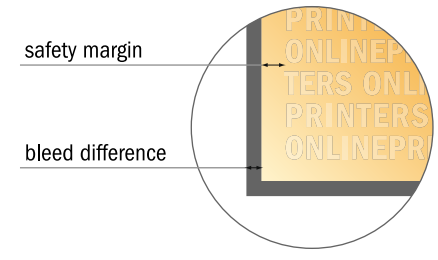

- **Safety margin**
Maintaining 4 mm space between the text/information and the edge of the trimmed format prevents undesirable cuts.

Please note:

- Allow for trim allowance and safety margin according to instructions.
- Arrange background graphics, images or graphics up to the edge of the data format.
- Tolerances may occur during production due to cutting, punching and folding processes.
- This sketch is not drawn to scale.
- Printing data: Instructions and templates can be found under the menu item "Printing data" at www.onlineprinters.com.

Greeting cards Landscape

A5 • 4 pages

- Data format (incl. 2.00 mm bleed): 42.40 x 15.20 cm
- Trimmed size (open): 42.00 x 14.80 cm
- Trimmed size (closed): 21.00 x 14.80 cm

▪ **Safety margin**
 Maintaining 4 mm space between the text/information and the edge of the trimmed format prevents undesirable cuts.

Please note:

- Allow for trim allowance and safety margin according to instructions.
- Arrange background graphics, images or graphics up to the edge of the data format.
- Tolerances may occur during production due to cutting, punching and folding processes.
- This sketch is not drawn to scale.
- Printing data: Instructions and templates can be found under the menu item "Printing data" at www.onlineprinters.com.