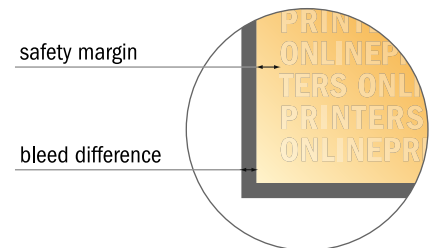

Greeting cards Landscape

A5 • 4 pages

Format view rotated by 90 degrees.

- Data format (incl. 2.00 mm bleed): 42.40 x 15.20 cm
- Trimmed size (open): 42.00 x 14.80 cm
- Trimmed size (closed): 21.00 x 14.80 cm

- **Safety margin**
Maintaining 4 mm space between the text/information and the edge of the trimmed format prevents undesirable cuts.

Please note:

- Allow for trim allowance and safety margin according to instructions.
- Arrange background graphics, images or graphics up to the edge of the data format.
- Tolerances may occur during production due to cutting, punching and folding processes.
- This sketch is not drawn to scale.
- Printing data: Instructions and templates can be found under the menu item "Printing data" at www.onlineprinters.com.

Greeting cards Landscape

A5 • 4 pages

- Data format (incl. 2.00 mm bleed): 42.40 x 15.20 cm
- Trimmed size (open): 42.00 x 14.80 cm
- Trimmed size (closed): 21.00 x 14.80 cm

▪ **Safety margin**
 Maintaining 4 mm space between the text/information and the edge of the trimmed format prevents undesirable cuts.