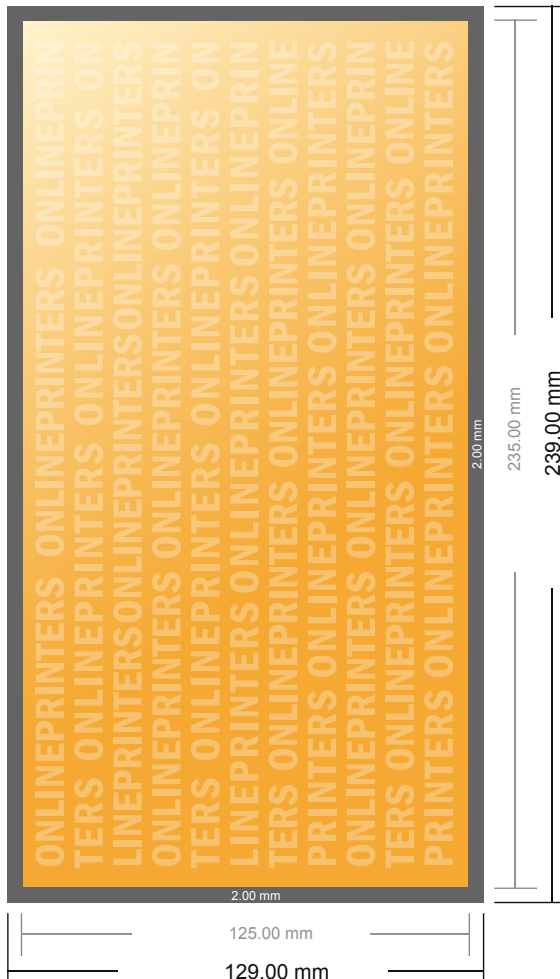

## Greeting cards Landscape

Maxi • 2 pages

- **Data format**  
(incl. 2.00 mm bleed):  
23.90 x 12.90 cm
- **Trimmed size:**  
23.50 x 12.50 cm
- **Safety margin**  
Maintaining 4 mm space between the text/information and the edge of the trimmed format prevents undesirable cuts.

### Please note:

- Allow for trim allowance and safety margin according to instructions.
- Arrange background graphics, images or graphics up to the edge of the data format.
- Tolerances may occur during production due to cutting, punching and folding processes.
- This sketch is not drawn to scale.
- Printing data: Instructions and templates can be found under the menu item "Printing data" at [www.onlineprinters.com](http://www.onlineprinters.com).