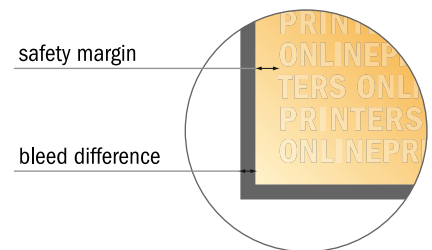

## Greeting cards Landscape

Maxi • 2 pages

- **Data format**  
(incl. 2.00 mm bleed):  
23.90 x 12.90 cm
- **Trimmed size:**  
23.50 x 12.50 cm
- **Safety margin**  
Maintaining 4 mm space between the text/information and the edge of the trimmed format prevents undesirable cuts.

### Please note:

- Allow for trim allowance and safety margin according to instructions.
- Arrange background graphics, images or graphics up to the edge of the data format.
- Tolerances may occur during production due to cutting, punching and folding processes.
- This sketch is not drawn to scale.
- Printing data: Instructions and templates can be found under the menu item "Printing data" at [www.onlineprinters.com](http://www.onlineprinters.com).