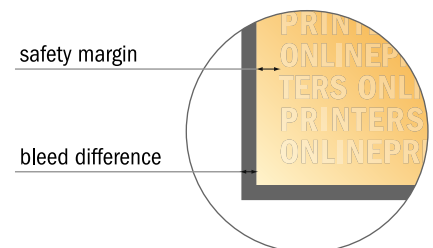

Please note:

- Allow for trim allowance and safety margin according to instructions.
- Arrange background graphics, images or graphics up to the edge of the data format.
- Tolerances may occur during production due to cutting, punching and folding processes.
- This sketch is not drawn to scale.
- Printing data: Instructions and templates can be found under the menu item "Printing data" at www.onlineprinters.com.

Greeting cards Landscape

Maxi • 4 pages

- Data format
(incl. 2.00 mm bleed):
47.40 x 12.90 cm
- Trimmed size (open):
47.00 x 12.50 cm
- Trimmed size (closed):
23.50 x 12.50 cm

- **Safety margin**
Maintaining 4 mm space between the text/information and the edge of the trimmed format prevents undesirable cuts.