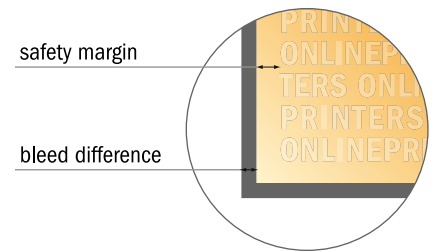

Invitation cards Portrait

A5 • 4 pages

- **Data format**
(incl. 2.00 mm bleed):
30.10 x 21.40 cm
- **Trimmed size (open):**
29.70 x 21.00 cm
- **Trimmed size (closed):**
14.80 x 21.00 cm

- **Safety margin**
Maintaining 4 mm space between the text/information and the edge of the trimmed format prevents undesirable cuts.

Please note:

- Allow for trim allowance and safety margin according to instructions.
- Arrange background graphics, images or graphics up to the edge of the data format.
- Tolerances may occur during production due to cutting, punching and folding processes.
- This sketch is not drawn to scale.
- Printing data: Instructions and templates can be found under the menu item "Printing data" at www.onlineprinters.com.

Invitation cards Portrait

A5 • 4 pages

- Data format (incl. 2.00 mm bleed): 30.10 x 21.40 cm
- Trimmed size (open): 29.70 x 21.00 cm
- Trimmed size (closed): 14.80 x 21.00 cm

- **Safety margin**
Maintaining 4 mm space between the text/information and the edge of the trimmed format prevents undesirable cuts.