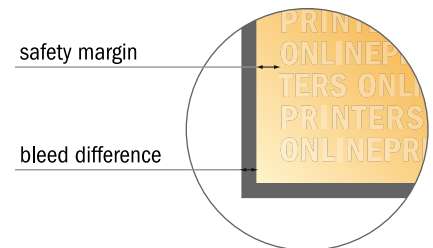

Invitation cards Portrait

A5 • 4 pages

- **Data format**
(incl. 2.00 mm bleed):
30.10 x 21.40 cm
- **Trimmed size (open):**
29.70 x 21.00 cm
- **Trimmed size (closed):**
14.80 x 21.00 cm

- **Safety margin**
Maintaining 4 mm space between the text/information and the edge of the trimmed format prevents undesirable cuts.

Please note:

- Allow for trim allowance and safety margin according to instructions.
- Arrange background graphics, images or graphics up to the edge of the data format.
- Tolerances may occur during production due to cutting, punching and folding processes.
- This sketch is not drawn to scale.
- Printing data: Instructions and templates can be found under the menu item "Printing data" at www.onlineprinters.com.

Invitation cards Portrait

A5 • 4 pages

- Data format (incl. 2.00 mm bleed): 30.10 x 21.40 cm
- Trimmed size (open): 29.70 x 21.00 cm
- Trimmed size (closed): 14.80 x 21.00 cm

- **Safety margin**
Maintaining 4 mm space between the text/information and the edge of the trimmed format prevents undesirable cuts.