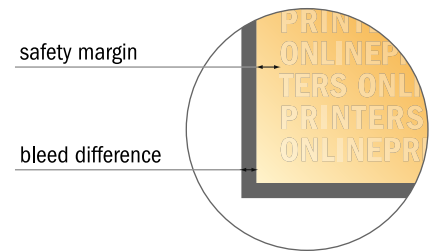

Invitation cards Landscape

DL • 4 pages

- Data format (incl. 2.00 mm bleed): 42.40 x 10.90 cm
- Trimmed size (open): 42.00 x 10.50 cm
- Trimmed size (closed): 21.00 x 10.50 cm
- **Safety margin**
Maintaining 4 mm space between the text/information and the edge of the trimmed format prevents undesirable cuts.

Please note:

- Allow for trim allowance and safety margin according to instructions.
- Arrange background graphics, images or graphics up to the edge of the data format.
- Tolerances may occur during production due to cutting, punching and folding processes.
- This sketch is not drawn to scale.
- Printing data: Instructions and templates can be found under the menu item "Printing data" at www.onlineprinters.com.