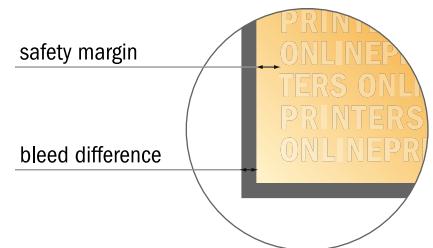

### Please note:

- Allow for trim allowance and safety margin according to instructions.
- Arrange background graphics, images or graphics up to the edge of the data format.
- Tolerances may occur during production due to cutting, punching and folding processes.
- This sketch is not drawn to scale.
- Printing data: Instructions and templates can be found under the menu item "Printing data" at [www.onlineprinters.com](http://www.onlineprinters.com).

## Thank you cards Portrait

A6 • 4 pages

- Data format (incl. 2.00 mm bleed): 21.40 x 15.20 cm
- Trimmed size (open): 21.00 x 14.80 cm
- Trimmed size (closed): 10.50 x 14.80 cm

- **Safety margin**  
Maintaining 4 mm space between the text/information and the edge of the trimmed format prevents undesirable cuts.