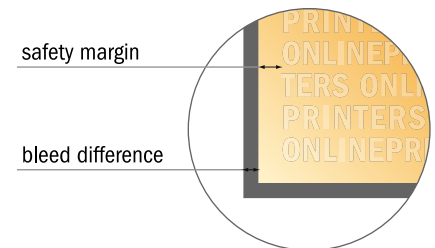

## Thank you cards Portrait

A6 • 4 pages

- **Data format**  
(incl. 2.00 mm bleed):  
21.40 x 15.20 cm
- **Trimmed size (open):**  
21.00 x 14.80 cm
- **Trimmed size (closed):**  
10.50 x 14.80 cm
- **Safety margin**  
Maintaining 4 mm space between the text/information and the edge of the trimmed format prevents undesirable cuts.

### Please note:

- Allow for trim allowance and safety margin according to instructions.
- Arrange background graphics, images or graphics up to the edge of the data format.
- Tolerances may occur during production due to cutting, punching and folding processes.
- This sketch is not drawn to scale.
- Printing data: Instructions and templates can be found under the menu item "Printing data" at [www.onlineprinters.com](http://www.onlineprinters.com).

## Thank you cards Portrait

A6 • 4 pages

- Data format (incl. 2.00 mm bleed): 21.40 x 15.20 cm
- Trimmed size (open): 21.00 x 14.80 cm
- Trimmed size (closed): 10.50 x 14.80 cm

- **Safety margin**  
Maintaining 4 mm space between the text/information and the edge of the trimmed format prevents undesirable cuts.