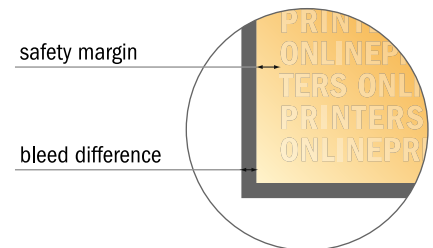

Thank you cards Landscape

A6 • 4 pages

Format view rotated by 90 degrees.

- Data format (incl. 2.00 mm bleed): 30.00 x 10.90 cm
- Trimmed size (open): 29.60 x 10.50 cm
- Trimmed size (closed): 14.80 x 10.50 cm

- **Safety margin**
Maintaining 4 mm space between the text/information and the edge of the trimmed format prevents undesirable cuts.

Please note:

- Allow for trim allowance and safety margin according to instructions.
- Arrange background graphics, images or graphics up to the edge of the data format.
- Tolerances may occur during production due to cutting, punching and folding processes.
- This sketch is not drawn to scale.
- Printing data: Instructions and templates can be found under the menu item "Printing data" at www.onlineprinters.com.

Thank you cards Landscape

A6 • 4 pages

- Data format (incl. 2.00 mm bleed): 30.00 x 10.90 cm
- Trimmed size (open): 29.60 x 10.50 cm
- Trimmed size (closed): 14.80 x 10.50 cm

▪ **Safety margin**
 Maintaining 4 mm space between the text/information and the edge of the trimmed format prevents undesirable cuts.