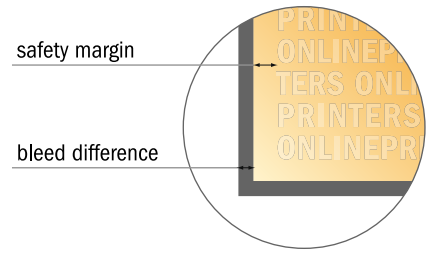

- **Safety margin**
Maintaining 4 mm space between the text/information and the edge of the trimmed format prevents undesirable cuts.

Please note:

- Allow for trim allowance and safety margin according to instructions.
- Arrange background graphics, images or graphics up to the edge of the data format.
- Tolerances may occur during production due to cutting, punching and folding processes.
- This sketch is not drawn to scale.
- Printing data: Instructions and templates can be found under the menu item "Printing data" at www.onlineprinters.com.

Thank you cards Landscape

A6 • 4 pages

- Data format (incl. 2.00 mm bleed): 30.00 x 10.90 cm
- Trimmed size (open): 29.60 x 10.50 cm
- Trimmed size (closed): 14.80 x 10.50 cm

▪ **Safety margin**
 Maintaining 4 mm space between the text/information and the edge of the trimmed format prevents undesirable cuts.

Please note:

- Allow for trim allowance and safety margin according to instructions.
- Arrange background graphics, images or graphics up to the edge of the data format.
- Tolerances may occur during production due to cutting, punching and folding processes.
- This sketch is not drawn to scale.
- Printing data: Instructions and templates can be found under the menu item "Printing data" at www.onlineprinters.com.