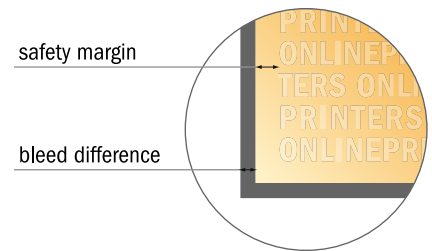

Thank you cards Landscape

A5 • 4 pages

Format view rotated by 90 degrees.

- **Data format**
(incl. 2.00 mm bleed):
42.40 x 15.20 cm

- **Trimmed size (open):**
42.00 x 14.80 cm

- **Trimmed size (closed):**
21.00 x 14.80 cm

- **Safety margin**
Maintaining 4 mm space between the text/information and the edge of the trimmed format prevents undesirable cuts.

Please note:

- Allow for trim allowance and safety margin according to instructions.
- Arrange background graphics, images or graphics up to the edge of the data format.
- Tolerances may occur during production due to cutting, punching and folding processes.
- This sketch is not drawn to scale.
- Printing data: Instructions and templates can be found under the menu item "Printing data" at www.onlineprinters.com.

Thank you cards Landscape

A5 • 4 pages

- Data format
(incl. 2.00 mm bleed):
42.40 x 15.20 cm
- Trimmed size (open):
42.00 x 14.80 cm
- Trimmed size (closed):
21.00 x 14.80 cm

- **Safety margin**
Maintaining 4 mm space between the text/information and the edge of the trimmed format prevents undesirable cuts.