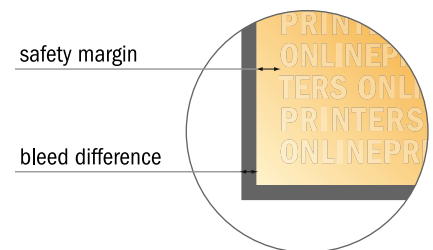

- **Safety margin**
Maintaining 4 mm space between the text/information and the edge of the trimmed format prevents undesirable cuts.

Please note:

- Allow for trim allowance and safety margin according to instructions.
- Arrange background graphics, images or graphics up to the edge of the data format.
- Tolerances may occur during production due to cutting, punching and folding processes.
- This sketch is not drawn to scale.
- Printing data: Instructions and templates can be found under the menu item "Printing data" at www.onlineprinters.com.

Thank you cards Landscape

A5 • 4 pages

- Data format
(incl. 2.00 mm bleed):
42.40 x 15.20 cm
- Trimmed size (open):
42.00 x 14.80 cm
- Trimmed size (closed):
21.00 x 14.80 cm

- **Safety margin**
Maintaining 4 mm space between the text/information and the edge of the trimmed format prevents undesirable cuts.

Please note:

- Allow for trim allowance and safety margin according to instructions.
- Arrange background graphics, images or graphics up to the edge of the data format.
- Tolerances may occur during production due to cutting, punching and folding processes.
- This sketch is not drawn to scale.
- Printing data: Instructions and templates can be found under the menu item "Printing data" at www.onlineprinters.com.