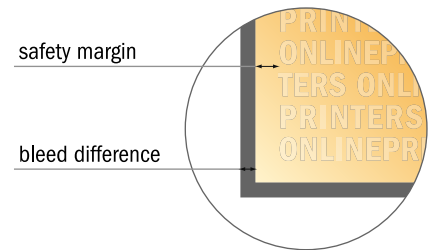

## Thank you cards Landscape

8.5 x 5.5 cm • 2 pages

- **Data format**  
(incl. 2.00 mm bleed):  
8.90 x 5.90 cm
- **Trimmed size:**  
8.50 x 5.50 cm
- **Safety margin**  
Maintaining 4 mm space between the text/information and the edge of the trimmed format prevents undesirable cuts.

### Please note:

- Allow for trim allowance and safety margin according to instructions.
- Arrange background graphics, images or graphics up to the edge of the data format.
- Tolerances may occur during production due to cutting, punching and folding processes.
- This sketch is not drawn to scale.
- Printing data: Instructions and templates can be found under the menu item "Printing data" at [www.onlineprinters.com](http://www.onlineprinters.com).