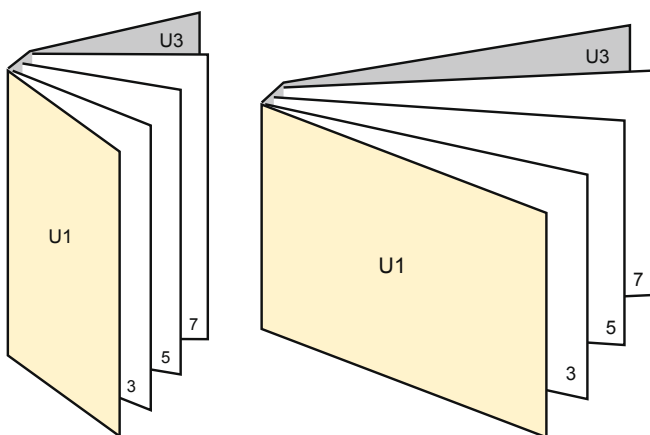

Catalogues

A4 • Landscape

Sequence of pages

cover

inner part

Create pages consecutively as individual pages.

finished product

- Data format (incl. 2.00 mm bleed): 30.10 x 21.40 cm

- Trimmed size (closed): 29.70 x 21.00 cm

- **Safety margin**
Maintaining 5 mm space between the text/information and the edge of the trimmed format prevents undesirable cuts.

Please note:

- Allow for trim allowance and safety margin according to instructions.
- Arrange background graphics, images or graphics up to the edge of the data format.
- Tolerances may occur during production due to cutting, punching and folding processes.
- This sketch is not drawn to scale.
- Printing data: Instructions and templates can be found under the menu item "Printing data" at www.onlineprinters.com.