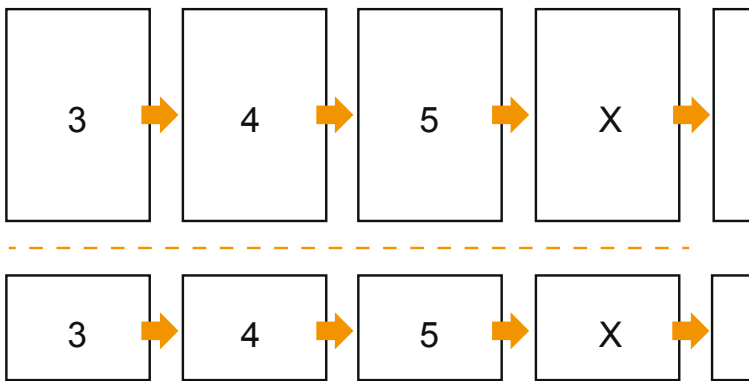

Catalogues

A4 • Landscape

Sequence of pages

cover

inner part

Create pages consecutively as individual pages.

finished product

- Data format (incl. 2.00 mm bleed): 30.10 x 21.40 cm

- Trimmed size (closed): 29.70 x 21.00 cm

- **Safety margin**
Maintaining 5 mm space between the text/information and the edge of the trimmed format prevents undesirable cuts.

Please note:

- Allow for trim allowance and safety margin according to instructions.
- Arrange background graphics, images or graphics up to the edge of the data format.
- Tolerances may occur during production due to cutting, punching and folding processes.
- This sketch is not drawn to scale.
- Printing data: Instructions and templates can be found under the menu item "Printing data" at www.onlineprinters.com.