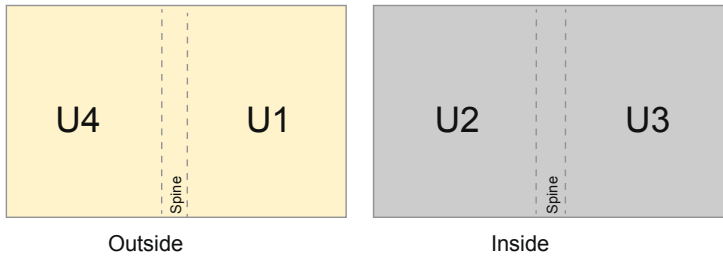

Catalogues

A4 • Landscape

Sequence of pages

cover

inner part

Create pages consecutively as individual pages.

finished product

- Data format (incl. 2.00 mm bleed): 30.10 x 21.40 cm

- Trimmed size (closed): 29.70 x 21.00 cm

- **Safety margin**
Maintaining 5 mm space between the text/information and the edge of the trimmed format prevents undesirable cuts.

Please note:

- Allow for trim allowance and safety margin according to instructions.
- Arrange background graphics, images or graphics up to the edge of the data format.
- Tolerances may occur during production due to cutting, punching and folding processes.
- This sketch is not drawn to scale.
- Printing data: Instructions and templates can be found under the menu item "Printing data" at www.onlineprinters.com.