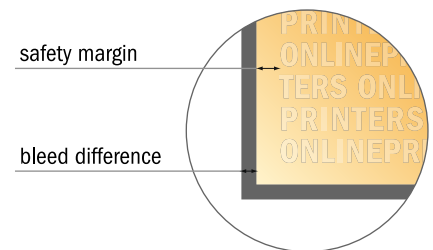

Catalogues

A4 • Landscape

Sequence of pages

cover

inner part

Create pages consecutively as individual pages.

finished product

- Data format (incl. 2.00 mm bleed): 30.10 x 21.40 cm

- Trimmed size (closed): 29.70 x 21.00 cm

- **Safety margin**
Maintaining 5 mm space between the text/information and the edge of the trimmed format prevents undesirable cuts.

Please note:

- Allow for trim allowance and safety margin according to instructions.
- Arrange background graphics, images or graphics up to the edge of the data format.
- Tolerances may occur during production due to cutting, punching and folding processes.
- This sketch is not drawn to scale.
- Printing data: Instructions and templates can be found under the menu item "Printing data" at www.onlineprinters.com.