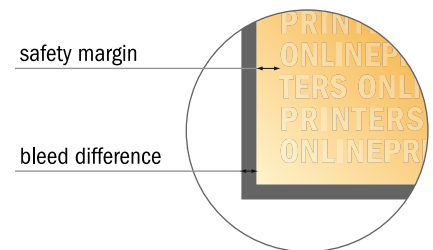

Catalogues

A5 • Portrait

Sequence of pages

cover

inner part

Create pages consecutively as individual pages.

finished product

- Data format (incl. 2.00 mm bleed): 15.20 x 21.40 cm

- Trimmed size (closed): 14.80 x 21.00 cm

- **Safety margin**
Maintaining 5 mm space between the text/information and the edge of the trimmed format prevents undesirable cuts.

Please note:

- Allow for trim allowance and safety margin according to instructions.
- Arrange background graphics, images or graphics up to the edge of the data format.
- Tolerances may occur during production due to cutting, punching and folding processes.
- This sketch is not drawn to scale.
- Printing data: Instructions and templates can be found under the menu item "Printing data" at www.onlineprinters.com.