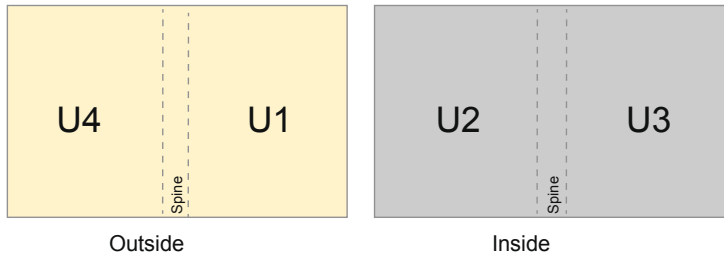

Catalogues

A5 • Portrait

Sequence of pages

cover

inner part

Create pages consecutively as individual pages.

finished product

- Data format (incl. 2.00 mm bleed): 15.20 x 21.40 cm

- Trimmed size (closed): 14.80 x 21.00 cm

- **Safety margin**
Maintaining 5 mm space between the text/information and the edge of the trimmed format prevents undesirable cuts.

Please note:

- Allow for trim allowance and safety margin according to instructions.
- Arrange background graphics, images or graphics up to the edge of the data format.
- Tolerances may occur during production due to cutting, punching and folding processes.
- This sketch is not drawn to scale.
- Printing data: Instructions and templates can be found under the menu item "Printing data" at www.onlineprinters.com.