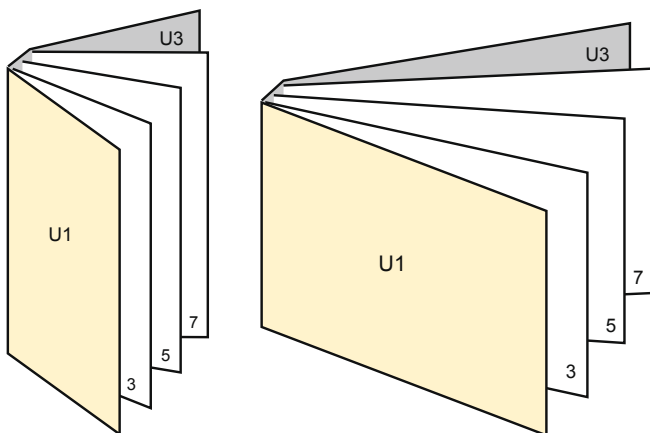

Catalogues

A5 • Portrait

Sequence of pages

cover

inner part

Create pages consecutively as individual pages.

finished product

- Data format (incl. 2.00 mm bleed): 15.20 x 21.40 cm

- Trimmed size (closed): 14.80 x 21.00 cm

- **Safety margin**
Maintaining 5 mm space between the text/information and the edge of the trimmed format prevents undesirable cuts.

Please note:

- Allow for trim allowance and safety margin according to instructions.
- Arrange background graphics, images or graphics up to the edge of the data format.
- Tolerances may occur during production due to cutting, punching and folding processes.
- This sketch is not drawn to scale.
- Printing data: Instructions and templates can be found under the menu item "Printing data" at www.onlineprinters.com.