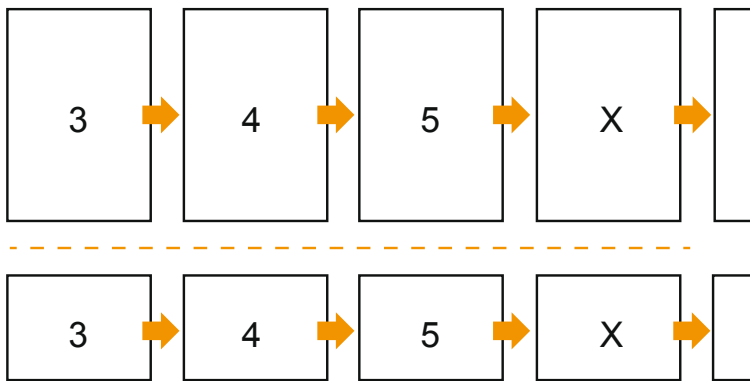

Catalogues

A5 • Portrait

Sequence of pages

cover

inner part

Create pages consecutively as individual pages.

finished product

- Data format (incl. 2.00 mm bleed): 15.20 x 21.40 cm

- Trimmed size (closed): 14.80 x 21.00 cm

- **Safety margin**
Maintaining 5 mm space between the text/information and the edge of the trimmed format prevents undesirable cuts.

Please note:

- Allow for trim allowance and safety margin according to instructions.
- Arrange background graphics, images or graphics up to the edge of the data format.
- Tolerances may occur during production due to cutting, punching and folding processes.
- This sketch is not drawn to scale.
- Printing data: Instructions and templates can be found under the menu item "Printing data" at www.onlineprinters.com.