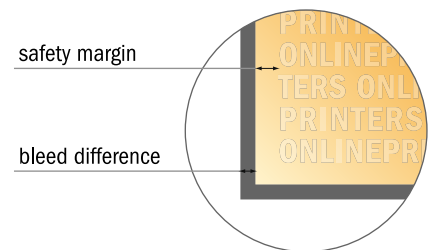

Postcard Stickers

Ring binder small spine (4.2 x 19.6 cm) • Portrait

- Data format
(incl. 2.00 mm bleed):
4.60 x 20.00 cm

- Trimmed size:
3.80 x 19.20 cm

- **Safety margin**
Maintaining 4 mm space between the text/information and the edge of the trimmed format prevents undesirable cuts.

Please note:

- Allow for trim allowance and safety margin according to instructions.
- Arrange background graphics, images or graphics up to the edge of the data format.
- Tolerances may occur during production due to cutting, punching and folding processes.
- This sketch is not drawn to scale.
- Printing data: Instructions and templates can be found under the menu item "Printing data" at www.onlineprinters.com.