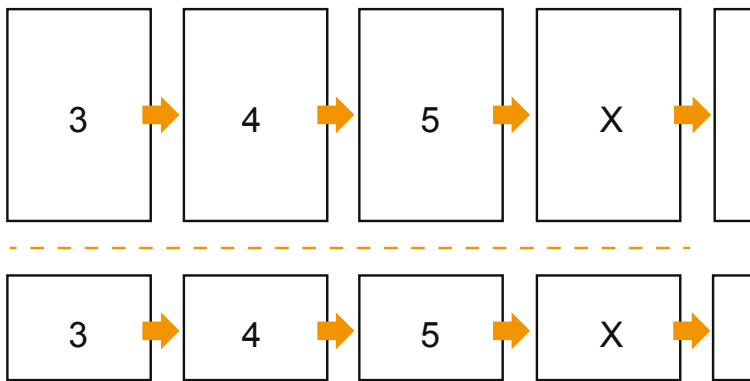

## Catalogues

A6 • Landscape

### Sequence of pages

cover

inner part

Create pages consecutively as individual pages.

finished product

- Data format (incl. 2.00 mm bleed): 15.20 x 10.90 cm

- Trimmed size (closed): 14.80 x 10.50 cm

- **Safety margin**  
Maintaining 5 mm space between the text/information and the edge of the trimmed format prevents undesirable cuts.

### Please note:

- Allow for trim allowance and safety margin according to instructions.
- Arrange background graphics, images or graphics up to the edge of the data format.
- Tolerances may occur during production due to cutting, punching and folding processes.
- This sketch is not drawn to scale.
- Printing data: Instructions and templates can be found under the menu item "Printing data" at [www.onlineprinters.com](http://www.onlineprinters.com).