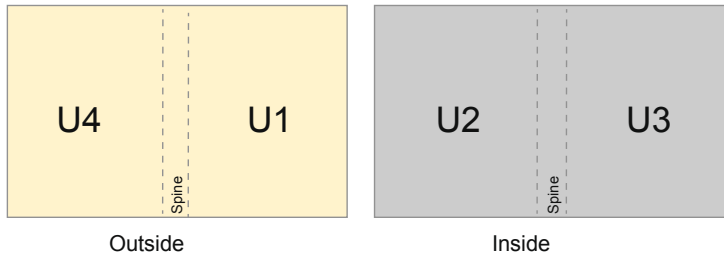

## Catalogues

A6 • Landscape

### Sequence of pages

cover

inner part

Create pages consecutively as individual pages.

finished product

- Data format (incl. 2.00 mm bleed): 15.20 x 10.90 cm

- Trimmed size (closed): 14.80 x 10.50 cm

- **Safety margin**  
Maintaining 5 mm space between the text/information and the edge of the trimmed format prevents undesirable cuts.

### Please note:

- Allow for trim allowance and safety margin according to instructions.
- Arrange background graphics, images or graphics up to the edge of the data format.
- Tolerances may occur during production due to cutting, punching and folding processes.
- This sketch is not drawn to scale.
- Printing data: Instructions and templates can be found under the menu item "Printing data" at [www.onlineprinters.com](http://www.onlineprinters.com).