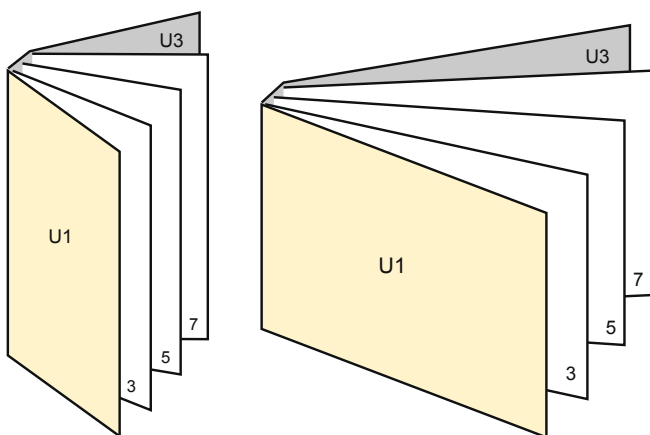

### Sequence of pages

cover

inner part

Create pages consecutively as individual pages.

finished product

- Data format (incl. 2.00 mm bleed): 15.20 x 10.90 cm

- Trimmed size (closed): 14.80 x 10.50 cm

- **Safety margin**  
Maintaining 5 mm space between the text/information and the edge of the trimmed format prevents undesirable cuts.

### Please note:

- Allow for trim allowance and safety margin according to instructions.
- Arrange background graphics, images or graphics up to the edge of the data format.
- Tolerances may occur during production due to cutting, punching and folding processes.
- This sketch is not drawn to scale.
- Printing data: Instructions and templates can be found under the menu item "Printing data" at [www.onlineprinters.com](http://www.onlineprinters.com).