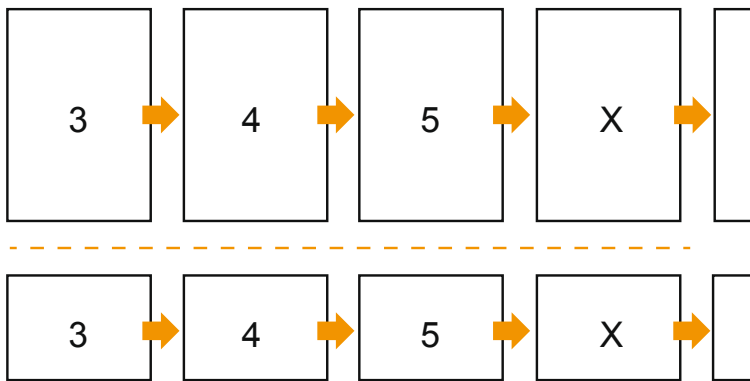

## CD-Format

### Sequence of pages

cover

inner part

Create pages consecutively as individual pages.

finished product

- Data format (incl. 2.00 mm bleed): 12.40 x 12.40 cm

- Trimmed size (closed): 12.00 x 12.00 cm

- **Safety margin**  
Maintaining 5 mm space between the text/information and the edge of the trimmed format prevents undesirable cuts.

### Please note:

- Allow for trim allowance and safety margin according to instructions.
- Arrange background graphics, images or graphics up to the edge of the data format.
- Tolerances may occur during production due to cutting, punching and folding processes.
- This sketch is not drawn to scale.
- Printing data: Instructions and templates can be found under the menu item "Printing data" at [www.onlineprinters.com](http://www.onlineprinters.com).