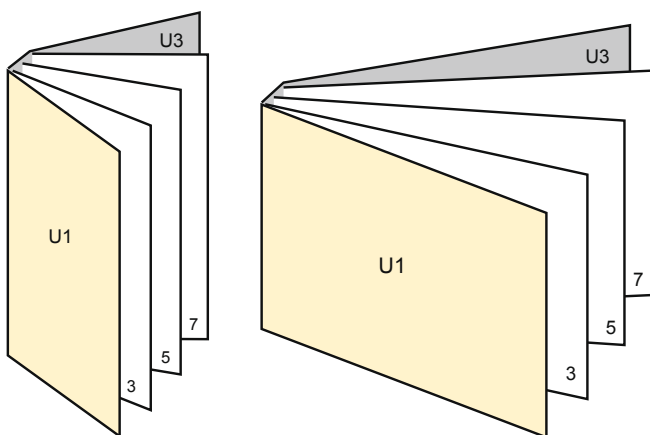

### Sequence of pages

cover

inner part

Create pages consecutively as individual pages.

finished product

- Data format (incl. 2.00 mm bleed): 12.40 x 12.40 cm

- Trimmed size (closed): 12.00 x 12.00 cm

- **Safety margin**  
Maintaining 5 mm space between the text/information and the edge of the trimmed format prevents undesirable cuts.

### Please note:

- Allow for trim allowance and safety margin according to instructions.
- Arrange background graphics, images or graphics up to the edge of the data format.
- Tolerances may occur during production due to cutting, punching and folding processes.
- This sketch is not drawn to scale.
- Printing data: Instructions and templates can be found under the menu item "Printing data" at [www.onlineprinters.com](http://www.onlineprinters.com).