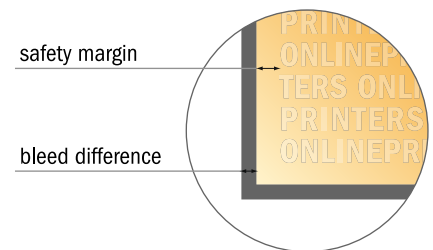

### Sequence of pages

cover

inner part

Create pages consecutively as individual pages.

finished product

- Data format (incl. 2.00 mm bleed): 12.40 x 12.40 cm

- Trimmed size (closed): 12.00 x 12.00 cm

- **Safety margin**  
Maintaining 5 mm space between the text/information and the edge of the trimmed format prevents undesirable cuts.

### Please note:

- Allow for trim allowance and safety margin according to instructions.
- Arrange background graphics, images or graphics up to the edge of the data format.
- Tolerances may occur during production due to cutting, punching and folding processes.
- This sketch is not drawn to scale.
- Printing data: Instructions and templates can be found under the menu item "Printing data" at [www.onlineprinters.com](http://www.onlineprinters.com).