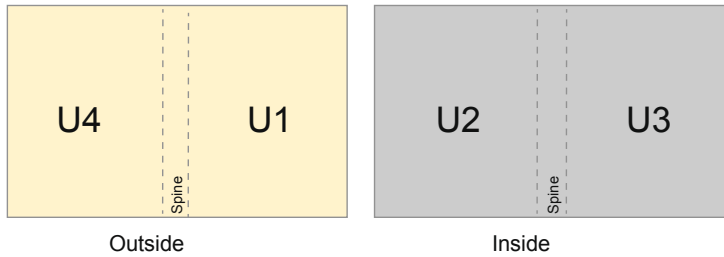

### Sequence of pages

cover

inner part

Create pages consecutively as individual pages.

finished product

- Data format (incl. 2.00 mm bleed): 12.40 x 12.40 cm

- Trimmed size (closed): 12.00 x 12.00 cm

- **Safety margin**  
Maintaining 5 mm space between the text/information and the edge of the trimmed format prevents undesirable cuts.

### Please note:

- Allow for trim allowance and safety margin according to instructions.
- Arrange background graphics, images or graphics up to the edge of the data format.
- Tolerances may occur during production due to cutting, punching and folding processes.
- This sketch is not drawn to scale.
- Printing data: Instructions and templates can be found under the menu item "Printing data" at [www.onlineprinters.com](http://www.onlineprinters.com).