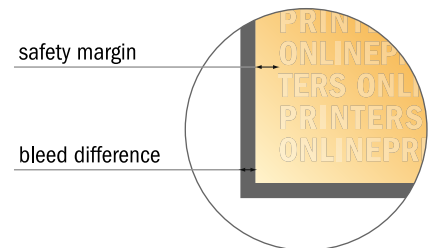

Postcard Stickers

Ring binder small spine (4.2 x 19.6 cm) • Portrait

- Data format
(incl. 2.00 mm bleed):
4.60 x 20.00 cm
- Trimmed size:
3.80 x 19.20 cm
- Front side and reverse side dimensions are identical.
- **Safety margin**
Maintaining 4 mm space between the text/information and the edge of the trimmed format prevents undesirable cuts.

Please note:

- Allow for trim allowance and safety margin according to instructions.
- Arrange background graphics, images or graphics up to the edge of the data format.
- Tolerances may occur during production due to cutting, punching and folding processes.
- This sketch is not drawn to scale.
- Printing data: Instructions and templates can be found under the menu item "Printing data" at www.onlineprinters.com.