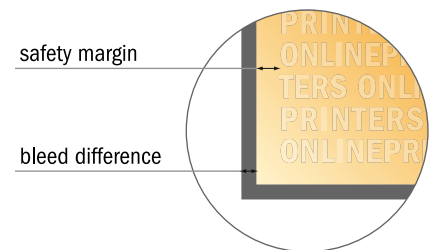

Postcard Stickers

A4-Square

- Data format (incl. 2.00 mm bleed): 21.40 x 21.40 cm
- Trimmed size: 21.00 x 21.00 cm
- **Safety margin**
Maintaining 4 mm space between the text/information and the edge of the trimmed format prevents undesirable cuts.

Please note:

- Allow for trim allowance and safety margin according to instructions.
- Arrange background graphics, images or graphics up to the edge of the data format.
- Tolerances may occur during production due to cutting, punching and folding processes.
- This sketch is not drawn to scale.
- Printing data: Instructions and templates can be found under the menu item "Printing data" at www.onlineprinters.com.