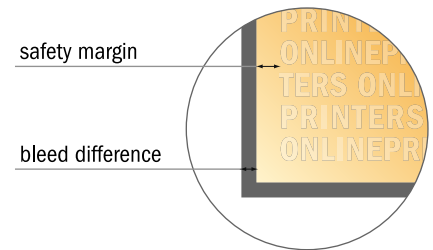

Notepads

A6-Square

- Data format (incl. 2.00 mm bleed): 10.90 x 10.90 cm
- Trimmed size: 10.50 x 10.50 cm
- **Safety margin**
Maintaining 4 mm space between the text/information and the edge of the trimmed format prevents undesirable cuts.

Please note:

- Allow for trim allowance and safety margin according to instructions.
- Arrange background graphics, images or graphics up to the edge of the data format.
- Tolerances may occur during production due to cutting, punching and folding processes.
- This sketch is not drawn to scale.
- Printing data: Instructions and templates can be found under the menu item "Printing data" at www.onlineprinters.com.