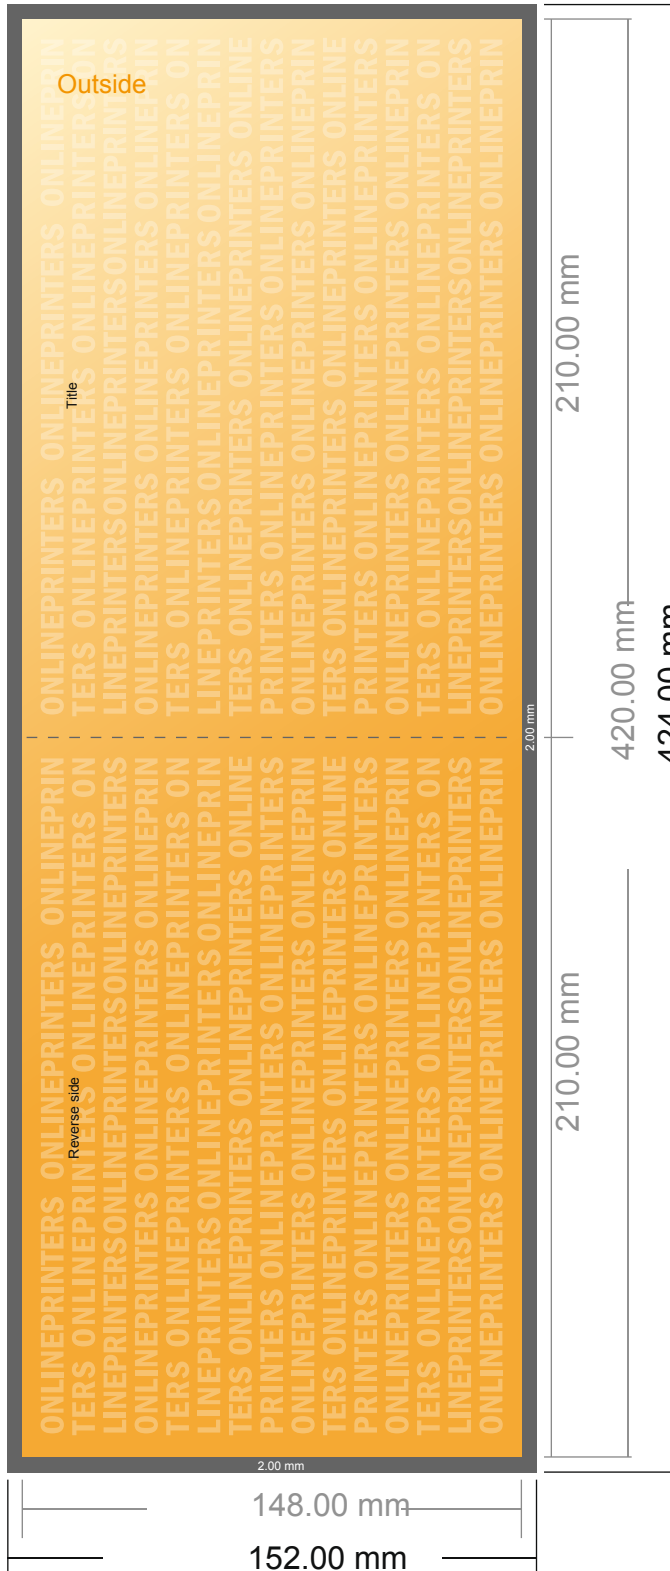

## Folded Cards Landscape

A5 • Single fold • 4 pages

- Data format (incl. 2.00 mm bleed): 42.40 x 15.20 cm
- Trimmed size (open): 42.00 x 14.80 cm
- Trimmed size (closed): 21.00 x 14.80 cm
- **Safety margin**  
Maintaining 4 mm space between the text/information and the edge of the trimmed format prevents undesirable cuts.

### Please note:

- Allow for trim allowance and safety margin according to instructions.
- Arrange background graphics, images or graphics up to the edge of the data format.
- Tolerances may occur during production due to cutting, punching and folding processes.
- This sketch is not drawn to scale.
- Printing data: Instructions and templates can be found under the menu item "Printing data" at [www.onlineprinters.com](http://www.onlineprinters.com).

# Folded Cards Landscape

A5 • Single fold • 4 pages

- Data format (incl. 2.00 mm bleed): 42.40 x 15.20 cm
- Trimmed size (open): 42.00 x 14.80 cm
- Trimmed size (closed): 21.00 x 14.80 cm

▪ **Safety margin**  
 Maintaining 4 mm space between the text/information and the edge of the trimmed format prevents undesirable cuts.

**Please note:**

- Allow for trim allowance and safety margin according to instructions.
- Arrange background graphics, images or graphics up to the edge of the data format.
- Tolerances may occur during production due to cutting, punching and folding processes.
- This sketch is not drawn to scale.
- Printing data: Instructions and templates can be found under the menu item "Printing data" at [www.onlineprinters.com](http://www.onlineprinters.com).