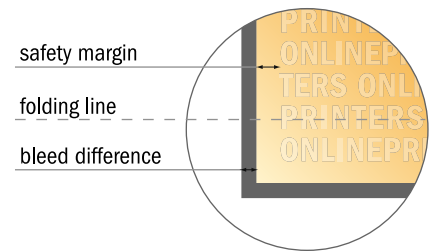

## Folded Cards Landscape

A5 • Single fold • 4 pages

- Data format (incl. 2.00 mm bleed): 42.40 x 15.20 cm
- Trimmed size (open): 42.00 x 14.80 cm
- Trimmed size (closed): 21.00 x 14.80 cm
- **Safety margin**  
Maintaining 4 mm space between the text/information and the edge of the trimmed format prevents undesirable cuts.

### Please note:

- Allow for trim allowance and safety margin according to instructions.
- Arrange background graphics, images or graphics up to the edge of the data format.
- Tolerances may occur during production due to cutting, punching and folding processes.
- This sketch is not drawn to scale.
- Printing data: Instructions and templates can be found under the menu item "Printing data" at [www.onlineprinters.com](http://www.onlineprinters.com).

# Folded Cards Landscape

A5 • Single fold • 4 pages

- Data format (incl. 2.00 mm bleed): 42.40 x 15.20 cm
- Trimmed size (open): 42.00 x 14.80 cm
- Trimmed size (closed): 21.00 x 14.80 cm

▪ **Safety margin**  
 Maintaining 4 mm space between the text/information and the edge of the trimmed format prevents undesirable cuts.

**Please note:**

- Allow for trim allowance and safety margin according to instructions.
- Arrange background graphics, images or graphics up to the edge of the data format.
- Tolerances may occur during production due to cutting, punching and folding processes.
- This sketch is not drawn to scale.
- Printing data: Instructions and templates can be found under the menu item "Printing data" at [www.onlineprinters.com](http://www.onlineprinters.com).