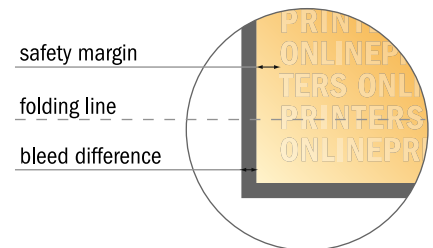

Folded Cards Landscape

A7 • Single fold • 4 pages

- Data format (incl. 2.00 mm bleed): 21.40 x 7.80 cm
- Trimmed size (open): 21.00 x 7.40 cm
- Trimmed size (closed): 10.50 x 7.40 cm

- **Safety margin**
Maintaining 4 mm space between the text/information and the edge of the trimmed format prevents undesirable cuts.

Please note:

- Allow for trim allowance and safety margin according to instructions.
- Arrange background graphics, images or graphics up to the edge of the data format.
- Tolerances may occur during production due to cutting, punching and folding processes.
- This sketch is not drawn to scale.
- Printing data: Instructions and templates can be found under the menu item "Printing data" at www.onlineprinters.com.