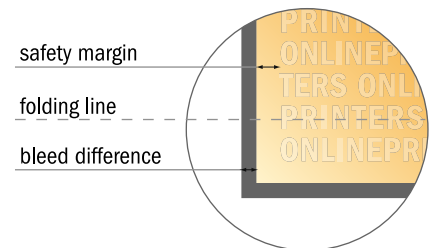

Folded Cards Landscape

8.5 x 5.5 cm • Single fold • 4 pages

- Data format
(incl. 2.00 mm bleed):
17.40 x 5.90 cm
- Trimmed size (open):
17.00 x 5.50 cm
- Trimmed size (closed):
8.50 x 5.50 cm

- **Safety margin**
Maintaining 4 mm space between the text/information and the edge of the trimmed format prevents undesirable cuts.

Please note:

- Allow for trim allowance and safety margin according to instructions.
- Arrange background graphics, images or graphics up to the edge of the data format.
- Tolerances may occur during production due to cutting, punching and folding processes.
- This sketch is not drawn to scale.
- Printing data: Instructions and templates can be found under the menu item "Printing data" at www.onlineprinters.com.