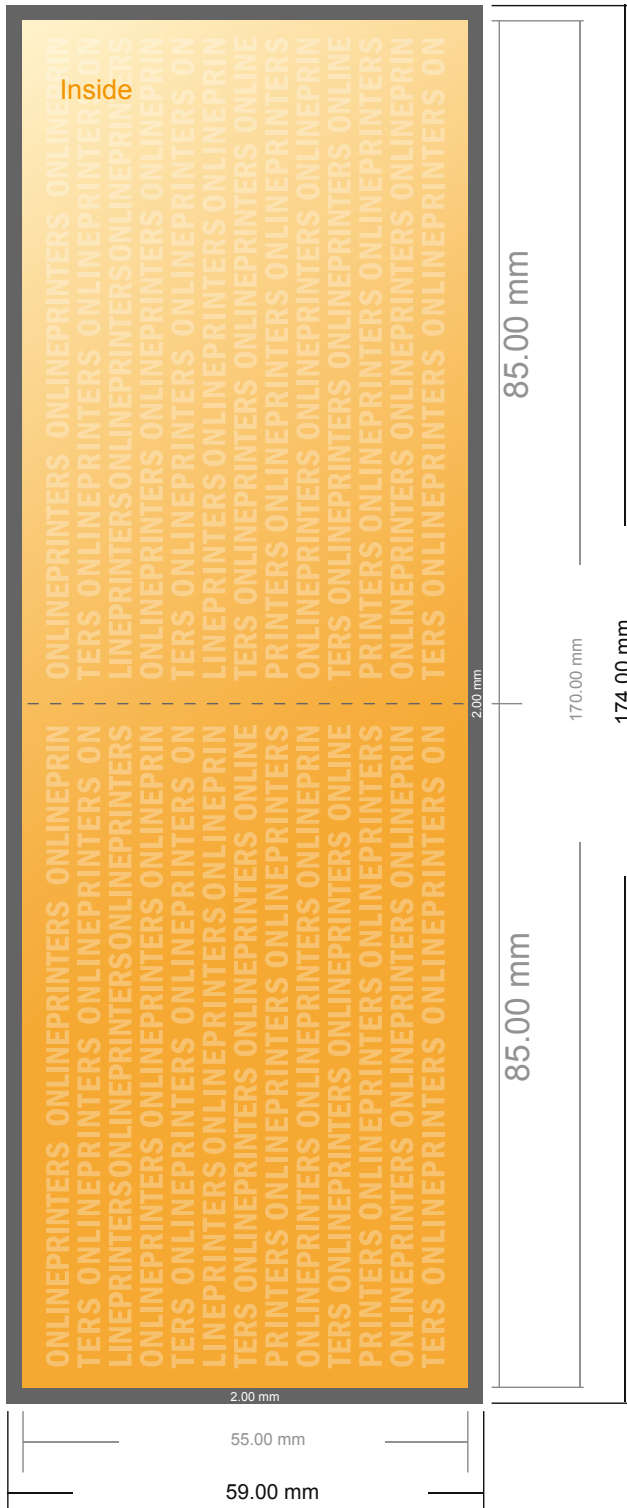

Folded Cards Landscape

8.5 x 5.5 cm • Single fold • 4 pages

- Data format
(incl. 2.00 mm bleed):
17.40 x 5.90 cm
- Trimmed size (open):
17.00 x 5.50 cm
- Trimmed size (closed):
8.50 x 5.50 cm

- **Safety margin**
Maintaining 4 mm space between the text/information and the edge of the trimmed format prevents undesirable cuts.

Please note:

- Allow for trim allowance and safety margin according to instructions.
- Arrange background graphics, images or graphics up to the edge of the data format.
- Tolerances may occur during production due to cutting, punching and folding processes.
- This sketch is not drawn to scale.
- Printing data: Instructions and templates can be found under the menu item "Printing data" at www.onlineprinters.com.