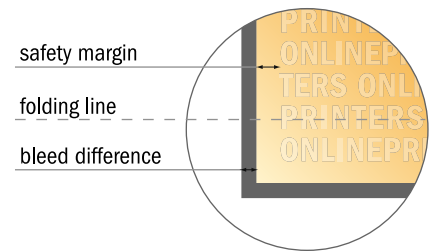

Folded Cards Landscape

9.0 x 5.0 cm • Single fold • 4 pages

- Data format (incl. 2.00 mm bleed): 18.40 x 5.40 cm
- Trimmed size (open): 18.00 x 5.00 cm
- Trimmed size (closed): 9.00 x 5.00 cm
- **Safety margin**
Maintaining 4 mm space between the text/information and the edge of the trimmed format prevents undesirable cuts.

Please note:

- Allow for trim allowance and safety margin according to instructions.
- Arrange background graphics, images or graphics up to the edge of the data format.
- Tolerances may occur during production due to cutting, punching and folding processes.
- This sketch is not drawn to scale.
- Printing data: Instructions and templates can be found under the menu item "Printing data" at www.onlineprinters.com.