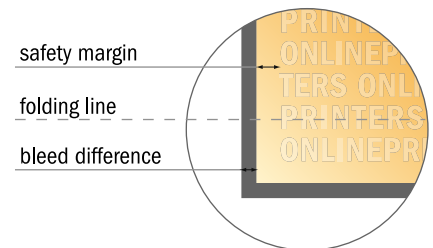

Folded Cards Portrait

A5 • Single fold • 4 pages

- Data format (incl. 2.00 mm bleed): 30.10 x 21.40 cm
- Trimmed size (open): 29.70 x 21.00 cm
- Trimmed size (closed): 14.80 x 21.00 cm

- **Safety margin**
Maintaining 4 mm space between the text/information and the edge of the trimmed format prevents undesirable cuts.

Please note:

- Allow for trim allowance and safety margin according to instructions.
- Arrange background graphics, images or graphics up to the edge of the data format.
- Tolerances may occur during production due to cutting, punching and folding processes.
- This sketch is not drawn to scale.
- Printing data: Instructions and templates can be found under the menu item "Printing data" at www.onlineprinters.com.