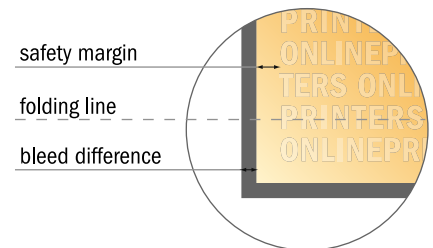

## Folded Cards Portrait

A4-Square • Single fold • 4 pages

- **Data format**  
(incl. 2.00 mm bleed):  
42.40 x 21.40 cm
- **Trimmed size (open):**  
42.00 x 21.00 cm
- **Trimmed size (closed):**  
21.00 x 21.00 cm
- **Safety margin**  
Maintaining 4 mm space between the text/information and the edge of the trimmed format prevents undesirable cuts.

### Please note:

- Allow for trim allowance and safety margin according to instructions.
- Arrange background graphics, images or graphics up to the edge of the data format.
- Tolerances may occur during production due to cutting, punching and folding processes.
- This sketch is not drawn to scale.
- Printing data: Instructions and templates can be found under the menu item "Printing data" at [www.onlineprinters.com](http://www.onlineprinters.com).

## Folded Cards Portrait

A4-Square • Single fold • 4 pages

- Data format (incl. 2.00 mm bleed): 42.40 x 21.40 cm
- Trimmed size (open): 42.00 x 21.00 cm
- Trimmed size (closed): 21.00 x 21.00 cm
- **Safety margin**  
Maintaining 4 mm space between the text/information and the edge of the trimmed format prevents undesirable cuts.