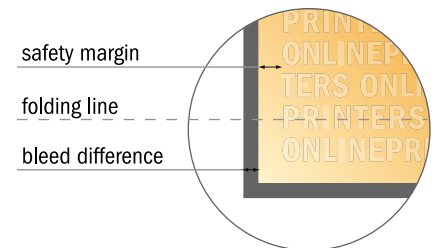

## Folded Cards Portrait

A4-Square • Single fold • 4 pages

- **Data format**  
(incl. 2.00 mm bleed):  
42.40 x 21.40 cm
- **Trimmed size (open):**  
42.00 x 21.00 cm
- **Trimmed size (closed):**  
21.00 x 21.00 cm
- **Safety margin**  
Maintaining 4 mm space between the text/information and the edge of the trimmed format prevents undesirable cuts.

### Please note:

- Allow for trim allowance and safety margin according to instructions.
- Arrange background graphics, images or graphics up to the edge of the data format.
- Tolerances may occur during production due to cutting, punching and folding processes.
- This sketch is not drawn to scale.
- Printing data: Instructions and templates can be found under the menu item "Printing data" at [www.onlineprinters.com](http://www.onlineprinters.com).

## Folded Cards Portrait

A4-Square • Single fold • 4 pages

- Data format (incl. 2.00 mm bleed): 42.40 x 21.40 cm
- Trimmed size (open): 42.00 x 21.00 cm
- Trimmed size (closed): 21.00 x 21.00 cm
- **Safety margin**  
Maintaining 4 mm space between the text/information and the edge of the trimmed format prevents undesirable cuts.