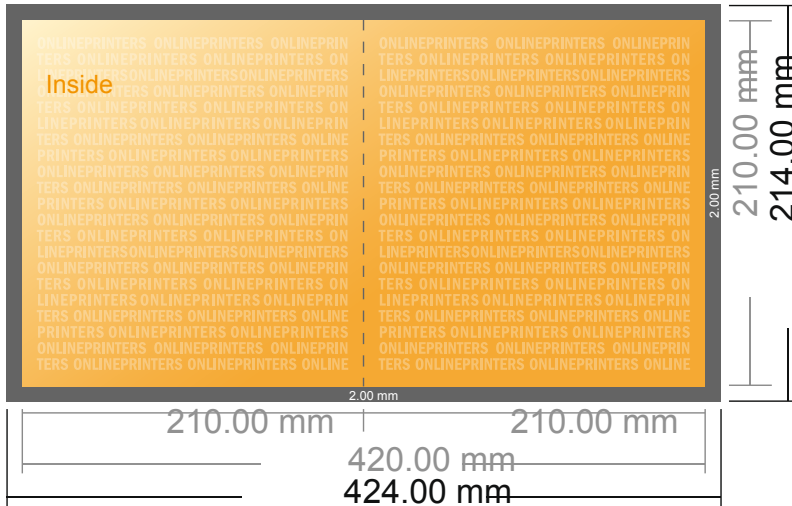

## Folded Cards Portrait

A4-Square • Single fold • 4 pages

- **Data format**  
(incl. 2.00 mm bleed):  
42.40 x 21.40 cm
- **Trimmed size (open):**  
42.00 x 21.00 cm
- **Trimmed size (closed):**  
21.00 x 21.00 cm
- **Safety margin**  
Maintaining 4 mm space between the text/information and the edge of the trimmed format prevents undesirable cuts.

### Please note:

- Allow for trim allowance and safety margin according to instructions.
- Arrange background graphics, images or graphics up to the edge of the data format.
- Tolerances may occur during production due to cutting, punching and folding processes.
- This sketch is not drawn to scale.
- Printing data: Instructions and templates can be found under the menu item "Printing data" at [www.onlineprinters.com](http://www.onlineprinters.com).

## Folded Cards Portrait

A4-Square • Single fold • 4 pages

- Data format (incl. 2.00 mm bleed): 42.40 x 21.40 cm
- Trimmed size (open): 42.00 x 21.00 cm
- Trimmed size (closed): 21.00 x 21.00 cm
- **Safety margin**  
Maintaining 4 mm space between the text/information and the edge of the trimmed format prevents undesirable cuts.