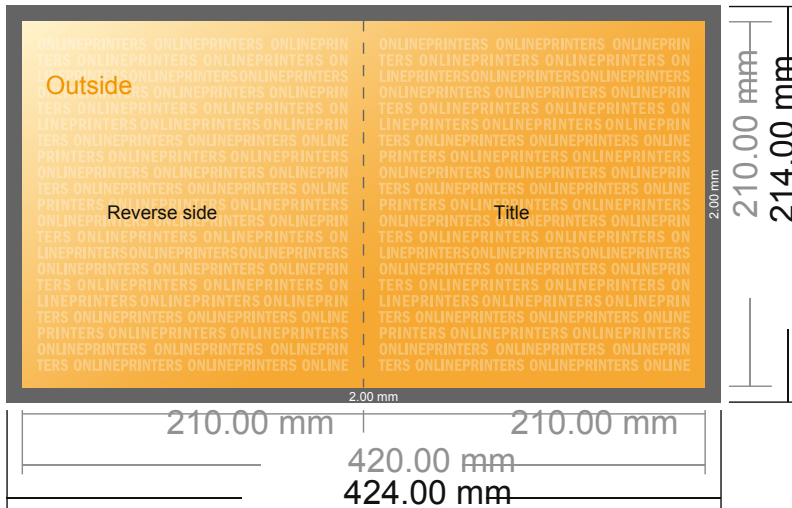

## Folded Cards Portrait

A4-Square • Single fold • 4 pages

- **Data format**  
(incl. 2.00 mm bleed):  
42.40 x 21.40 cm
- **Trimmed size (open):**  
42.00 x 21.00 cm
- **Trimmed size (closed):**  
21.00 x 21.00 cm
- **Safety margin**  
Maintaining 4 mm space between the text/information and the edge of the trimmed format prevents undesirable cuts.

### Please note:

- Allow for trim allowance and safety margin according to instructions.
- Arrange background graphics, images or graphics up to the edge of the data format.
- Tolerances may occur during production due to cutting, punching and folding processes.
- This sketch is not drawn to scale.
- Printing data: Instructions and templates can be found under the menu item "Printing data" at [www.onlineprinters.com](http://www.onlineprinters.com).

## Folded Cards Portrait

A4-Square • Single fold • 4 pages

- Data format (incl. 2.00 mm bleed): 42.40 x 21.40 cm
- Trimmed size (open): 42.00 x 21.00 cm
- Trimmed size (closed): 21.00 x 21.00 cm
- **Safety margin**  
Maintaining 4 mm space between the text/information and the edge of the trimmed format prevents undesirable cuts.