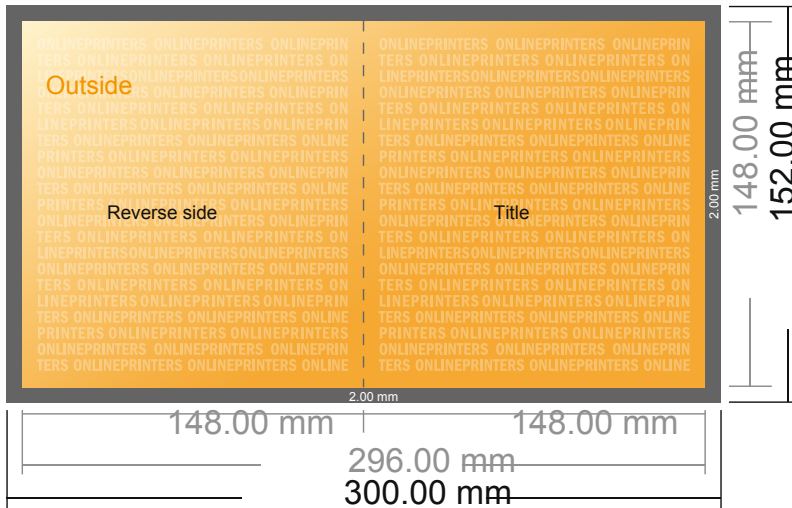

Folded Cards Portrait

A5-Square • Single fold • 4 pages

- Data format
(incl. 2.00 mm bleed):
30.00 x 15.20 cm
- Trimmed size (open):
29.60 x 14.80 cm
- Trimmed size (closed):
14.80 x 14.80 cm
- **Safety margin**
Maintaining 4 mm space between the text/information and the edge of the trimmed format prevents undesirable cuts.

Please note:

- Allow for trim allowance and safety margin according to instructions.
- Arrange background graphics, images or graphics up to the edge of the data format.
- Tolerances may occur during production due to cutting, punching and folding processes.
- This sketch is not drawn to scale.
- Printing data: Instructions and templates can be found under the menu item "Printing data" at www.onlineprinters.com.

Folded Cards Portrait

A5-Square • Single fold • 4 pages

- **Data format**
(incl. 2.00 mm bleed):
30.00 x 15.20 cm
- **Trimmed size (open):**
29.60 x 14.80 cm
- **Trimmed size (closed):**
14.80 x 14.80 cm
- **Safety margin**
Maintaining 4 mm space between the text/information and the edge of the trimmed format prevents undesirable cuts.