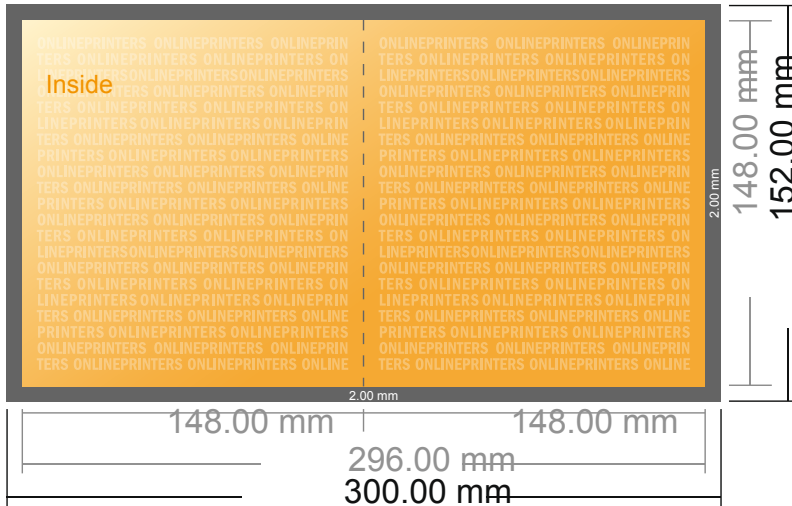

Folded Cards Portrait

A5-Square • Single fold • 4 pages

- Data format
(incl. 2.00 mm bleed):
30.00 x 15.20 cm
- Trimmed size (open):
29.60 x 14.80 cm
- Trimmed size (closed):
14.80 x 14.80 cm
- **Safety margin**
Maintaining 4 mm space between the text/information and the edge of the trimmed format prevents undesirable cuts.

Please note:

- Allow for trim allowance and safety margin according to instructions.
- Arrange background graphics, images or graphics up to the edge of the data format.
- Tolerances may occur during production due to cutting, punching and folding processes.
- This sketch is not drawn to scale.
- Printing data: Instructions and templates can be found under the menu item "Printing data" at www.onlineprinters.com.

Folded Cards Portrait

A5-Square • Single fold • 4 pages

- **Data format**
(incl. 2.00 mm bleed):
30.00 x 15.20 cm
- **Trimmed size (open):**
29.60 x 14.80 cm
- **Trimmed size (closed):**
14.80 x 14.80 cm
- **Safety margin**
Maintaining 4 mm space between the text/information and the edge of the trimmed format prevents undesirable cuts.