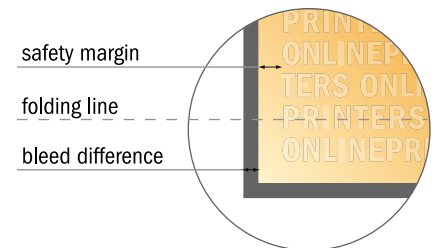

Folded Cards Portrait

A5-Square • Single fold • 4 pages

- Data format
(incl. 2.00 mm bleed):
30.00 x 15.20 cm
- Trimmed size (open):
29.60 x 14.80 cm
- Trimmed size (closed):
14.80 x 14.80 cm
- **Safety margin**
Maintaining 4 mm space between the text/information and the edge of the trimmed format prevents undesirable cuts.

Please note:

- Allow for trim allowance and safety margin according to instructions.
- Arrange background graphics, images or graphics up to the edge of the data format.
- Tolerances may occur during production due to cutting, punching and folding processes.
- This sketch is not drawn to scale.
- Printing data: Instructions and templates can be found under the menu item "Printing data" at www.onlineprinters.com.

Folded Cards Portrait

A5-Square • Single fold • 4 pages

- **Data format**
(incl. 2.00 mm bleed):
30.00 x 15.20 cm
- **Trimmed size (open):**
29.60 x 14.80 cm
- **Trimmed size (closed):**
14.80 x 14.80 cm
- **Safety margin**
Maintaining 4 mm space between the text/information and the edge of the trimmed format prevents undesirable cuts.