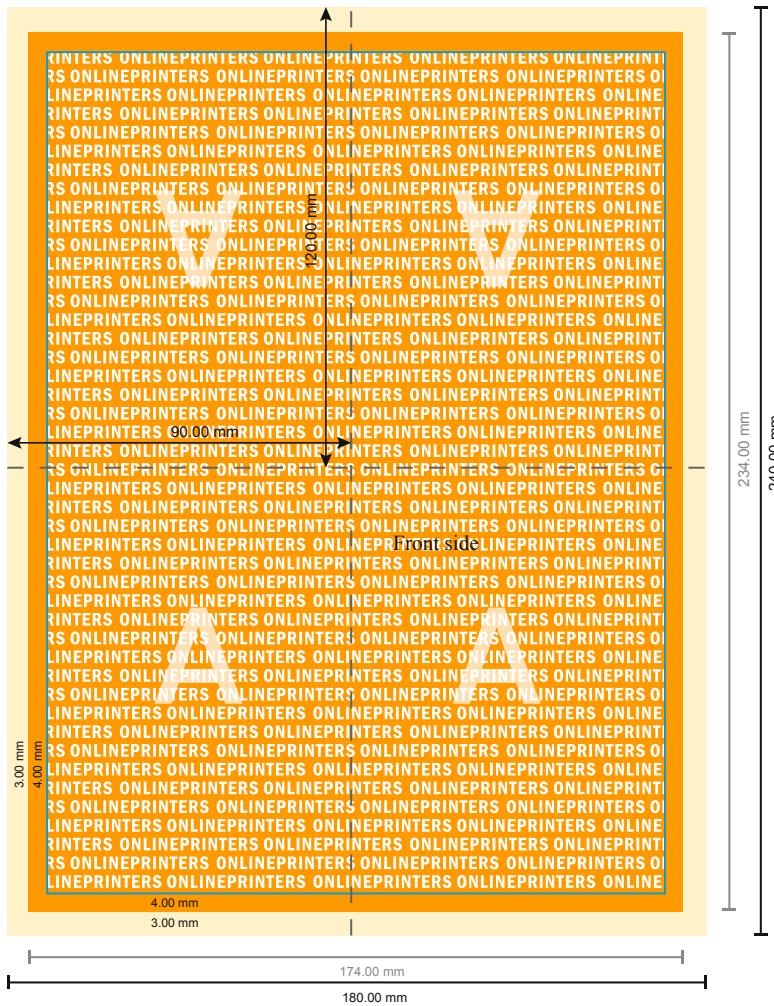

Napkins (airlaid)

18 x 24 cm • 1/4 fold

- Data format (incl. 3.00 mm bleed): 18.00 x 24.00 cm
- Trimmed size (open): 18.00 x 24.00 cm
- Trimmed size (closed): 9.00 x 12.00 cm
- Printable area: 17.40 x 23.40 cm

▪ **Safety margin**
Maintaining 4 mm space between the text/information and the edge of the trimmed format prevents undesirable cuts.

Please note:

- Allow for trim allowance and safety margin according to instructions.
- Arrange background graphics, images or graphics up to the edge of the data format.
- Tolerances may occur during production due to cutting, punching and folding processes.
- This sketch is not drawn to scale.
- Printing data: Instructions and templates can be found under the menu item "Printing data" at www.onlineprinters.com.