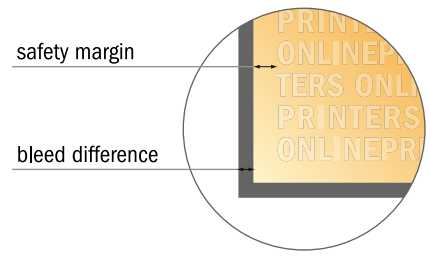

Napkins (airlaid)

18 x 24 cm • 1/4 fold

- Data format (incl. 3.00 mm bleed): 18.00 x 24.00 cm
- Trimmed size (open): 18.00 x 24.00 cm
- Trimmed size (closed): 9.00 x 12.00 cm
- Printable area: 17.40 x 23.40 cm

▪ **Safety margin**
Maintaining 4 mm space between the text/information and the edge of the trimmed format prevents undesirable cuts.

Please note:

- Allow for trim allowance and safety margin according to instructions.
- Arrange background graphics, images or graphics up to the edge of the data format.
- Tolerances may occur during production due to cutting, punching and folding processes.
- This sketch is not drawn to scale.
- Printing data: Instructions and templates can be found under the menu item "Printing data" at www.onlineprinters.com.