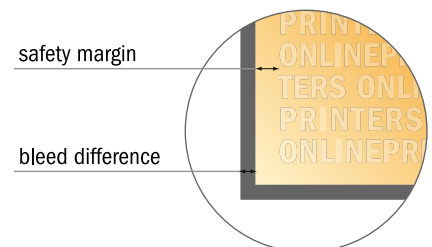

Napkins (airlaid)

24 x 24 cm • 1/4 fold

- Data format (incl. 3.00 mm bleed): 24.00 x 24.00 cm
- Trimmed size (open): 24.00 x 24.00 cm
- Trimmed size (closed): 12.00 x 12.00 cm
- Printable area: 23.40 x 23.40 cm
- Safety margin
Maintaining 4 mm space between the text/information and the edge of the trimmed format prevents undesirable cuts.

Please note:

- Allow for trim allowance and safety margin according to instructions.
- Arrange background graphics, images or graphics up to the edge of the data format.
- Tolerances may occur during production due to cutting, punching and folding processes.
- This sketch is not drawn to scale.
- Printing data: Instructions and templates can be found under the menu item "Printing data" at www.onlineprinters.com.