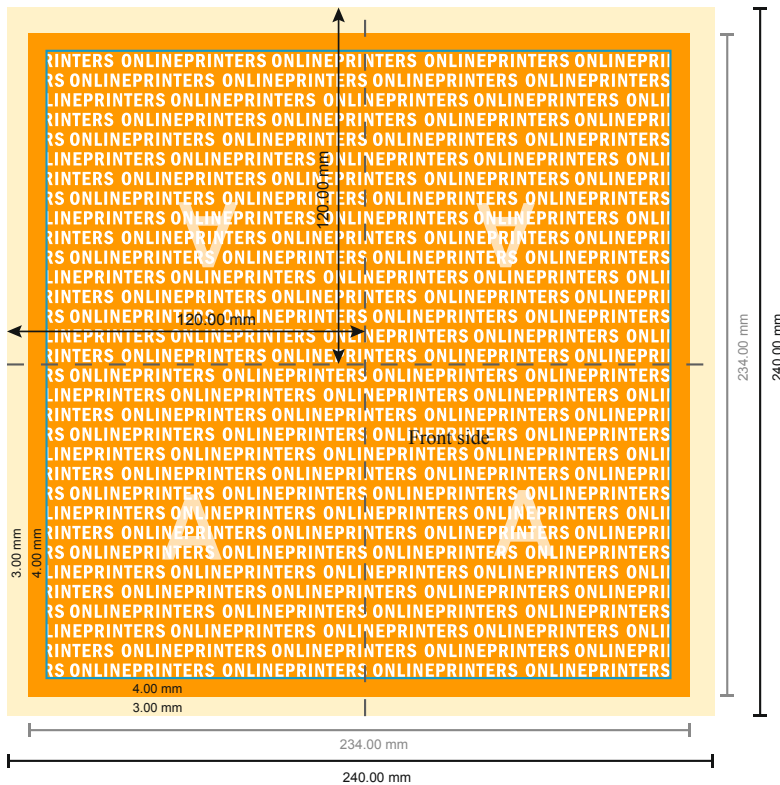

Napkins (airlaid)

24 x 24 cm • 1/4 fold

- Data format (incl. 3.00 mm bleed): 24.00 x 24.00 cm
- Trimmed size (open): 24.00 x 24.00 cm
- Trimmed size (closed): 12.00 x 12.00 cm
- Printable area: 23.40 x 23.40 cm
- Safety margin
Maintaining 4 mm space between the text/information and the edge of the trimmed format prevents undesirable cuts.

Please note:

- Allow for trim allowance and safety margin according to instructions.
- Arrange background graphics, images or graphics up to the edge of the data format.
- Tolerances may occur during production due to cutting, punching and folding processes.
- This sketch is not drawn to scale.
- Printing data: Instructions and templates can be found under the menu item "Printing data" at www.onlineprinters.com.