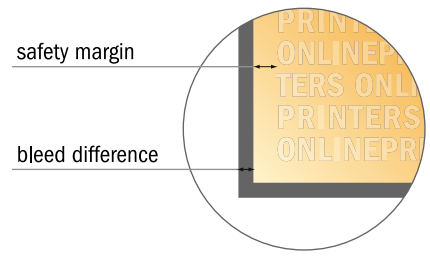

Napkins (airlaid)

40 x 40 cm • 1/4 fold

- Data format (incl. 3.00 mm bleed): 40.00 x 40.00 cm
- Trimmed size (open): 40.00 x 40.00 cm
- Trimmed size (closed): 20.00 x 20.00 cm
- Printable area: 39.40 x 39.40 cm
- Safety margin
Maintaining 4 mm space between the text/information and the edge of the trimmed format prevents undesirable cuts.

Please note:

- Allow for trim allowance and safety margin according to instructions.
- Arrange background graphics, images or graphics up to the edge of the data format.
- Tolerances may occur during production due to cutting, punching and folding processes.
- This sketch is not drawn to scale.
- Printing data: Instructions and templates can be found under the menu item "Printing data" at www.onlineprinters.com.