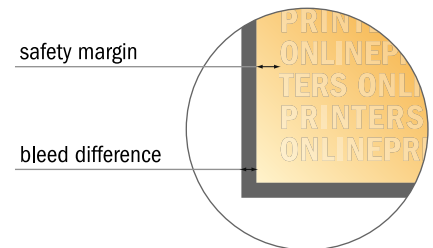

Napkins (organic airlaid)

40 x 40 cm • 1/4 fold

- Data format (incl. 3.00 mm bleed): 40.00 x 40.00 cm
- Trimmed size (open): 40.00 x 40.00 cm
- Trimmed size (closed): 20.00 x 20.00 cm
- Printable area: 39.40 x 39.40 cm
- **Safety margin**
Maintaining 4 mm space between the text/information and the edge of the trimmed format prevents undesirable cuts.

Please note:

- Allow for trim allowance and safety margin according to instructions.
- Arrange background graphics, images or graphics up to the edge of the data format.
- Tolerances may occur during production due to cutting, punching and folding processes.
- This sketch is not drawn to scale.
- Printing data: Instructions and templates can be found under the menu item "Printing data" at www.onlineprinters.com.