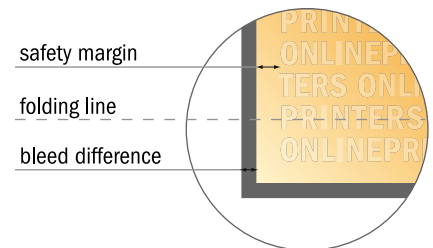

# Folded Cards Portrait

8.5 x 5.5 cm • Single fold • 4 pages

- Data format (incl. 2.00 mm bleed): 11.40 x 8.90 cm
- Trimmed size (open): 11.00 x 8.50 cm
- Trimmed size (closed): 5.50 x 8.50 cm

- **Safety margin**  
Maintaining 4 mm space between the text/information and the edge of the trimmed format prevents undesirable cuts.

**Please note:**

- Allow for trim allowance and safety margin according to instructions.
- Arrange background graphics, images or graphics up to the edge of the data format.
- Tolerances may occur during production due to cutting, punching and folding processes.
- This sketch is not drawn to scale.
- Printing data: Instructions and templates can be found under the menu item "Printing data" at [www.onlineprinters.com](http://www.onlineprinters.com).