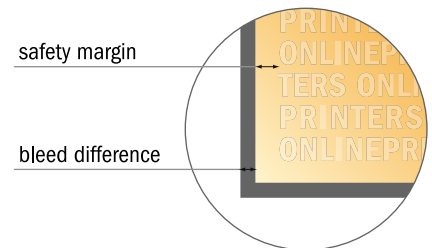

## Cutlery pouches (airlaid)

33 x 40 cm

- Data format  
(incl. 3.00 mm bleed):  
15.90 x 11.60 cm
- Trimmed size (open):  
33.00 x 40.00 cm
- Trimmed size (closed):  
8.25 x 21.00 cm
- Printable area:  
15.30 x 11.00 cm
- Safety margin  
Maintaining 4 mm space between the text/information and the edge of the trimmed format prevents undesirable cuts.

### Please note:

- Allow for trim allowance and safety margin according to instructions.
- Arrange background graphics, images or graphics up to the edge of the data format.
- Tolerances may occur during production due to cutting, punching and folding processes.
- This sketch is not drawn to scale.
- Printing data: Instructions and templates can be found under the menu item "Printing data" at [www.onlineprinters.com](http://www.onlineprinters.com).