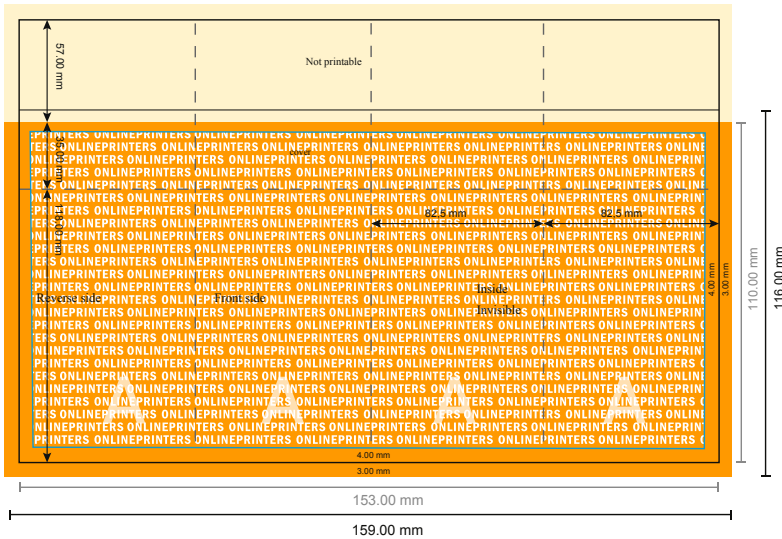

## Cutlery pouches (airlaid)

33 x 40 cm

- Data format  
(incl. 3.00 mm bleed):  
15.90 x 11.60 cm
- Trimmed size (open):  
33.00 x 40.00 cm
- Trimmed size (closed):  
8.25 x 21.00 cm
- Printable area:  
15.30 x 11.00 cm
- Safety margin  
Maintaining 4 mm space between the text/information and the edge of the trimmed format prevents undesirable cuts.

### Please note:

- Allow for trim allowance and safety margin according to instructions.
- Arrange background graphics, images or graphics up to the edge of the data format.
- Tolerances may occur during production due to cutting, punching and folding processes.
- This sketch is not drawn to scale.
- Printing data: Instructions and templates can be found under the menu item "Printing data" at [www.onlineprinters.com](http://www.onlineprinters.com).