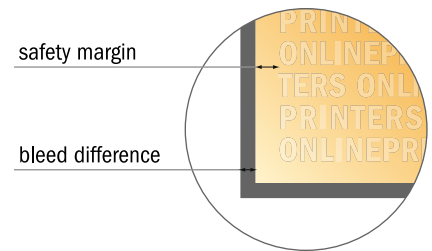

# STANDARD paper bags with twisted handles

31 x 25 x 12 cm

Format view rotated by 90 degrees.

**NOTE**

Please remove the die line from the download template before generating your artwork files. Please provide a second file (view file) to specify the position of the die line.

- Data format (incl. 3.00 mm bleed): 86.60 x 34.00 cm
- Trimmed size (open): 86.00 x 33.40 cm
- Trimmed size (closed): 31.00 x 25.00 x 12.00 cm
- **Safety margin**  
Maintaining 5.00 mm space between the text/information and the edge of the trimmed format prevents undesirable cuts.

**Please note:**

- Allow for trim allowance and safety margin according to instructions.
- Arrange background graphics, images or graphics up to the edge of the data format.
- Tolerances may occur during production due to cutting, punching and folding processes.
- This sketch is not drawn to scale.
- Printing data: Instructions and templates can be found under the menu item "Printing data" at [www.onlineprinters.com](http://www.onlineprinters.com).