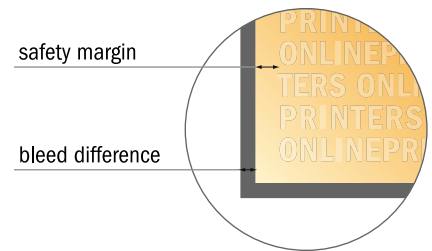

STANDARD paper bags with twisted handles

31 x 41 x 12 cm

Format view rotated by 90 degrees.

NOTE

Please remove the die line from the download template before generating your artwork files.
Please provide a second file (view file) to specify the position of the die line.

- Data format (incl. 3.00 mm bleed): 86.60 x 50.10 cm
- Trimmed size (open): 86.00 x 49.50 cm
- Trimmed size (closed): 31.00 x 41.00 x 12.00 cm
- **Safety margin**
Maintaining 5.00 mm space between the text/information and the edge of the trimmed format prevents undesirable cuts.

Please note:

- Allow for trim allowance and safety margin according to instructions.
- Arrange background graphics, images or graphics up to the edge of the data format.
- Tolerances may occur during production due to cutting, punching and folding processes.
- This sketch is not drawn to scale.
- Printing data: Instructions and templates can be found under the menu item "Printing data" at www.onlineprinters.com.