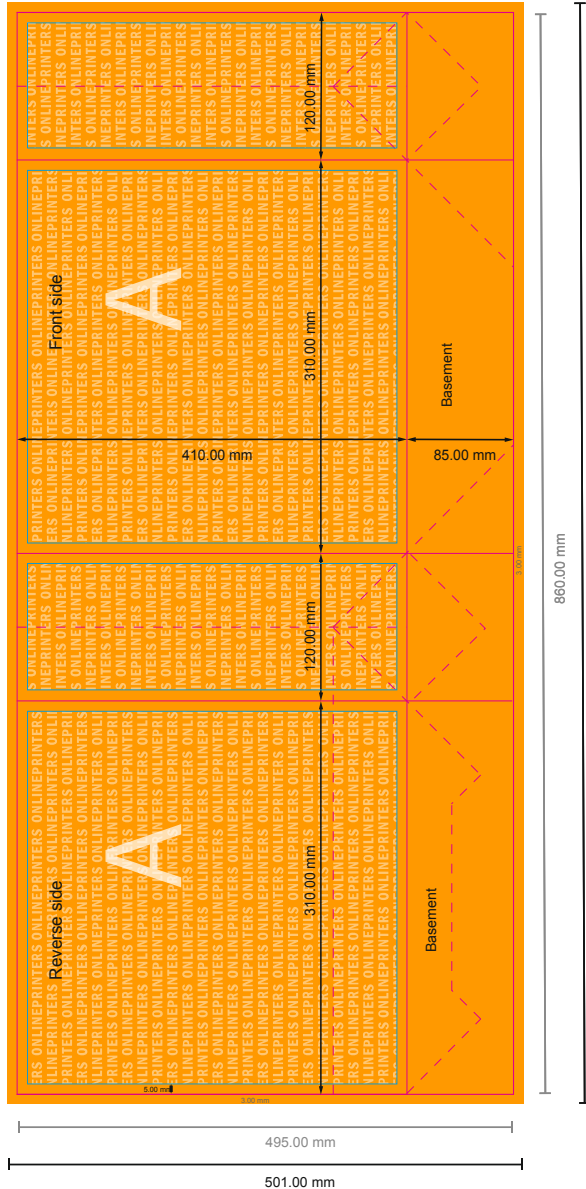

STANDARD paper bags with twisted handles

31 x 41 x 12 cm

Format view rotated by 90 degrees.

NOTE

Please remove the die line from the download template before generating your artwork files.
Please provide a second file (view file) to specify the position of the die line.

- Data format (incl. 3.00 mm bleed): 86.60 x 50.10 cm
- Trimmed size (open): 86.00 x 49.50 cm
- Trimmed size (closed): 31.00 x 41.00 x 12.00 cm
- **Safety margin**
Maintaining 5.00 mm space between the text/information and the edge of the trimmed format prevents undesirable cuts.

Please note:

- Allow for trim allowance and safety margin according to instructions.
- Arrange background graphics, images or graphics up to the edge of the data format.
- Tolerances may occur during production due to cutting, punching and folding processes.
- This sketch is not drawn to scale.
- Printing data: Instructions and templates can be found under the menu item "Printing data" at www.onlineprinters.com.