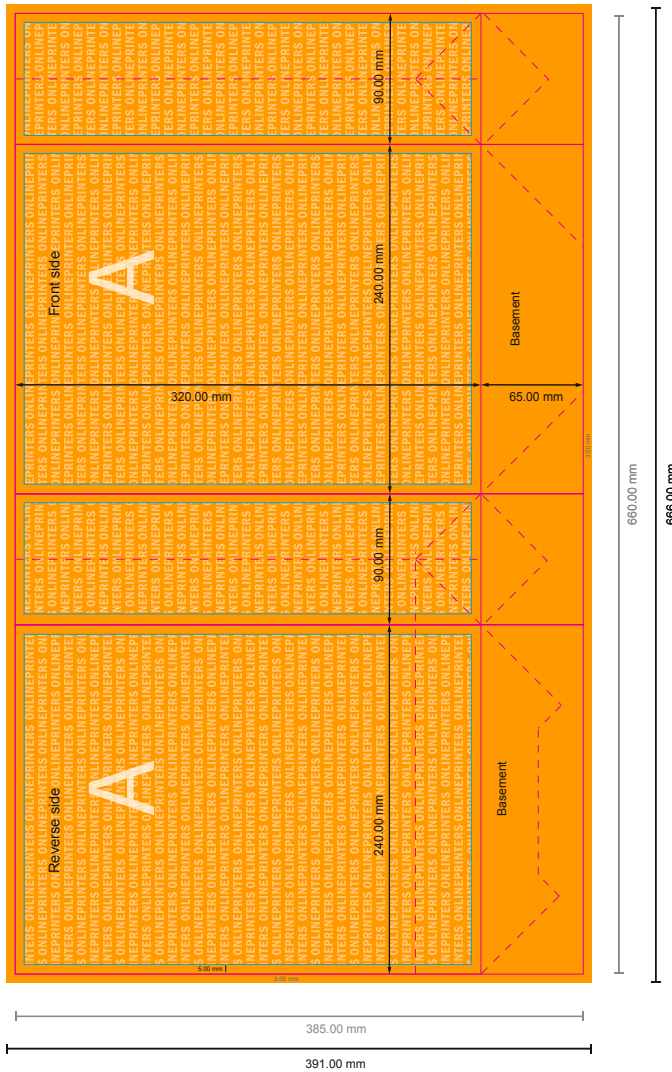

CLASSIC paper bags with twisted handles

24 x 32 x 9 cm

Format view rotated by 90 degrees.

NOTE

Please remove the die line from the download template before generating your artwork files.
Please provide a second file (view file) to specify the position of the die line.

- Data format (incl. 3.00 mm bleed): 66.60 x 39.10 cm
- Trimmed size (open): 66.00 x 38.50 cm
- Trimmed size (closed): 24.00 x 32.00 x 9.00 cm

- **Safety margin**
Maintaining 5.00 mm space between the text/information and the edge of the trimmed format prevents undesirable cuts.

Please note:

- Allow for trim allowance and safety margin according to instructions.
- Arrange background graphics, images or graphics up to the edge of the data format.
- Tolerances may occur during production due to cutting, punching and folding processes.
- This sketch is not drawn to scale.
- Printing data: Instructions and templates can be found under the menu item "Printing data" at www.onlineprinters.com.