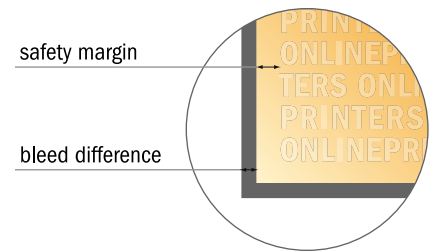

CLASSIC paper bags with twisted handles

24 x 32 x 9 cm

Format view rotated by 90 degrees.

NOTE

Please remove the die line from the download template before generating your artwork files.
Please provide a second file (view file) to specify the position of the die line.

- Data format (incl. 3.00 mm bleed): 66.60 x 39.10 cm
- Trimmed size (open): 66.00 x 38.50 cm
- Trimmed size (closed): 24.00 x 32.00 x 9.00 cm

- **Safety margin**
Maintaining 5.00 mm space between the text/information and the edge of the trimmed format prevents undesirable cuts.

Please note:

- Allow for trim allowance and safety margin according to instructions.
- Arrange background graphics, images or graphics up to the edge of the data format.
- Tolerances may occur during production due to cutting, punching and folding processes.
- This sketch is not drawn to scale.
- Printing data: Instructions and templates can be found under the menu item "Printing data" at www.onlineprinters.com.