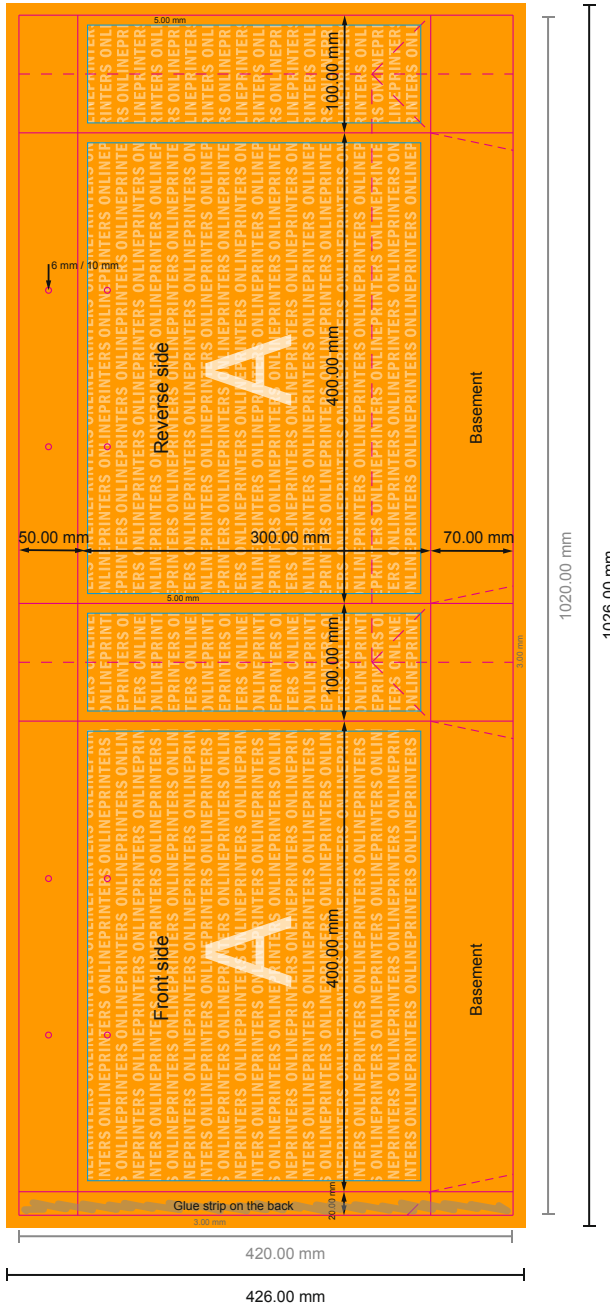

STANDARD paper bags with rope handles

40 x 30 x 10 cm

Format view rotated by 90 degrees.

- Data format (incl. 3.00 mm bleed): 102.60 x 42.60 cm
- Trimmed size (open): 102.00 x 42.00 cm
- Trimmed size (closed): 40.00 x 30.00 x 10.00 cm
- **Safety margin**
Maintaining 5.00 mm space between the text/information and the edge of the trimmed format prevents undesirable cuts.

Please note:

- Allow for trim allowance and safety margin according to instructions.
- Arrange background graphics, images or graphics up to the edge of the data format.
- Tolerances may occur during production due to cutting, punching and folding processes.
- This sketch is not drawn to scale.
- Printing data: Instructions and templates can be found under the menu item "Printing data" at www.onlineprinters.com.

NOTE

Please remove the die line from the download template before generating your artwork files.
Please provide a second file (view file) to specify the position of the die line.