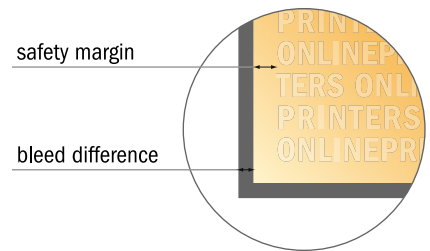

STANDARD paper bags with rope handles

40 x 30 x 10 cm

Format view rotated by 90 degrees.

- Data format (incl. 3.00 mm bleed): 102.60 x 42.60 cm
- Trimmed size (open): 102.00 x 42.00 cm
- Trimmed size (closed): 40.00 x 30.00 x 10.00 cm
- **Safety margin**
Maintaining 5.00 mm space between the text/information and the edge of the trimmed format prevents undesirable cuts.

Please note:

- Allow for trim allowance and safety margin according to instructions.
- Arrange background graphics, images or graphics up to the edge of the data format.
- Tolerances may occur during production due to cutting, punching and folding processes.
- This sketch is not drawn to scale.
- Printing data: Instructions and templates can be found under the menu item "Printing data" at www.onlineprinters.com.