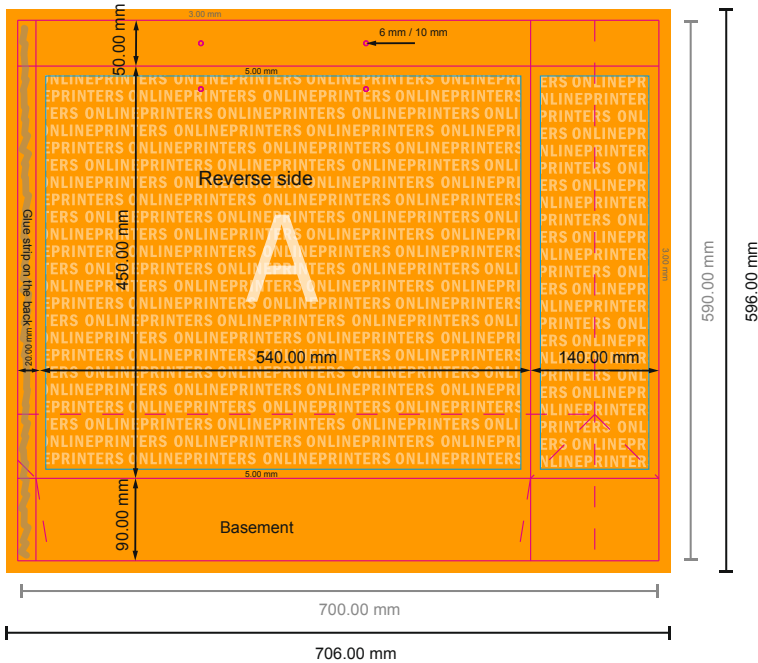

STANDARD paper bags with rope handles

54 x 45 x 14 cm

- Data format
(incl. 3.00 mm bleed):
70.60 x 59.60 cm
- Trimmed size (open):
70.00 x 59.00 cm
- Trimmed size (closed):
54.00 x 45.00 x 14.00 cm
- **Safety margin**
Maintaining 5.00 mm space
between the text/information and
the edge of the trimmed format
prevents undesirable cuts.

NOTE

Please remove the die line from the download template before generating your artwork files.
Please provide a second file (view file) to specify the position of the die line.

Please note:

- Allow for trim allowance and safety margin according to instructions.
- Arrange background graphics, images or graphics up to the edge of the data format.
- Tolerances may occur during production due to cutting, punching and folding processes.
- This sketch is not drawn to scale.
- Printing data: Instructions and templates can be found under the menu item "Printing data" at www.onlineprinters.com.