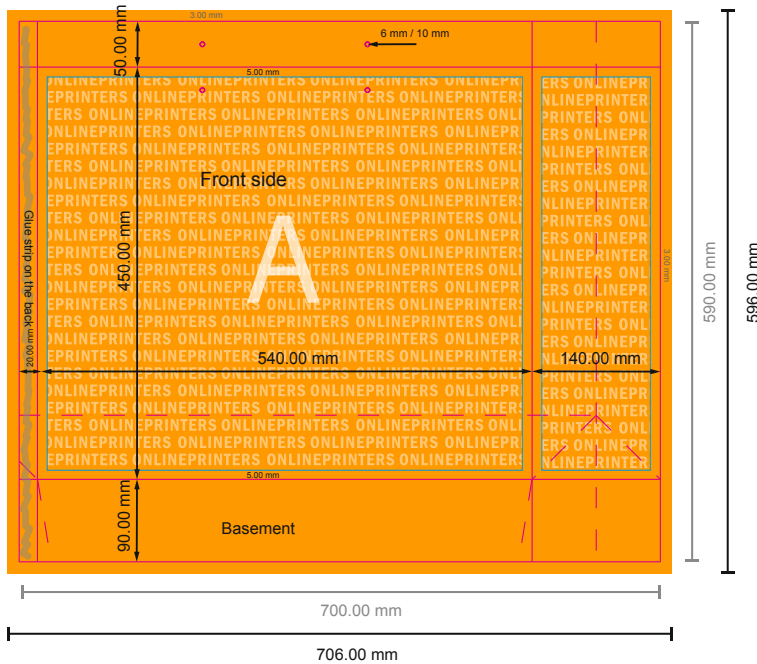

STANDARD paper bags with rope handles

54 x 45 x 14 cm

- Data format
(incl. 3.00 mm bleed):
70.60 x 59.60 cm
- Trimmed size (open):
70.00 x 59.00 cm
- Trimmed size (closed):
54.00 x 45.00 x 14.00 cm
- **Safety margin**
Maintaining 5.00 mm space
between the text/information and
the edge of the trimmed format
prevents undesirable cuts.

NOTE

Please remove the die line from the download template before generating your artwork files.
Please provide a second file (view file) to specify the position of the die line.

Please note:

- Allow for trim allowance and safety margin according to instructions.
- Arrange background graphics, images or graphics up to the edge of the data format.
- Tolerances may occur during production due to cutting, punching and folding processes.
- This sketch is not drawn to scale.
- Printing data: Instructions and templates can be found under the menu item "Printing data" at www.onlineprinters.com.