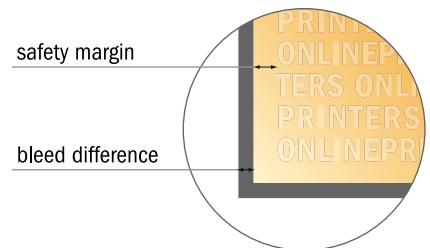

NOTE

Please remove the die line from the download template before generating your artwork files.
Please provide a second file (view file) to specify the position of the die line.

Please note:

- Allow for trim allowance and safety margin according to instructions.
- Arrange background graphics, images or graphics up to the edge of the data format.
- Tolerances may occur during production due to cutting, punching and folding processes.
- This sketch is not drawn to scale.
- Printing data: Instructions and templates can be found under the menu item "Printing data" at www.onlineprinters.com.

STANDARD paper bags with rope handles

54 x 45 x 14 cm

- Data format
(incl. 3.00 mm bleed):
70.60 x 59.60 cm
- Trimmed size (open):
70.00 x 59.00 cm
- Trimmed size (closed):
54.00 x 45.00 x 14.00 cm
- **Safety margin**
Maintaining 5.00 mm space between the text/information and the edge of the trimmed format prevents undesirable cuts.