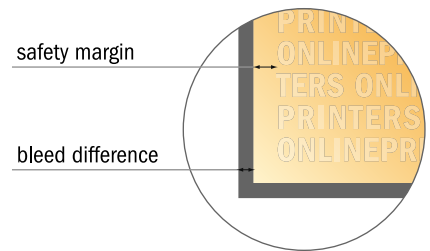

STANDARD paper bags with rope handles

54 x 45 x 14 cm

- Data format
(incl. 3.00 mm bleed):
70.60 x 59.60 cm
- Trimmed size (open):
70.00 x 59.00 cm
- Trimmed size (closed):
54.00 x 45.00 x 14.00 cm
- **Safety margin**
Maintaining 5.00 mm space
between the text/information and
the edge of the trimmed format
prevents undesirable cuts.

NOTE

Please remove the die line from the download template before generating your artwork files.
Please provide a second file (view file) to specify the position of the die line.

Please note:

- Allow for trim allowance and safety margin according to instructions.
- Arrange background graphics, images or graphics up to the edge of the data format.
- Tolerances may occur during production due to cutting, punching and folding processes.
- This sketch is not drawn to scale.
- Printing data: Instructions and templates can be found under the menu item "Printing data" at www.onlineprinters.com.