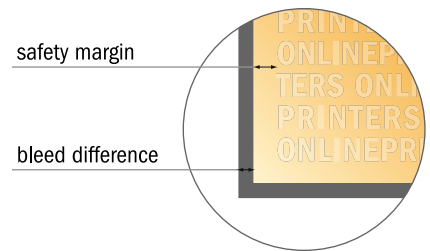

## CLASSIC paper bags with rope handles

30 x 40 x 10 cm

Format view rotated by 90 degrees.

### NOTE

Please remove the die line from the download template before generating your artwork files.  
Please provide a second file (view file) to specify the position of the die line.

- Data format (incl. 3.00 mm bleed): 82.60 x 52.60 cm
- Trimmed size (open): 82.00 x 52.00 cm
- Trimmed size (closed): 30.00 x 40.00 x 10.00 cm
- **Safety margin**  
Maintaining 5.00 mm space between the text/information and the edge of the trimmed format prevents undesirable cuts.

### Please note:

- Allow for trim allowance and safety margin according to instructions.
- Arrange background graphics, images or graphics up to the edge of the data format.
- Tolerances may occur during production due to cutting, punching and folding processes.
- This sketch is not drawn to scale.
- Printing data: Instructions and templates can be found under the menu item "Printing data" at [www.onlineprinters.com](http://www.onlineprinters.com).